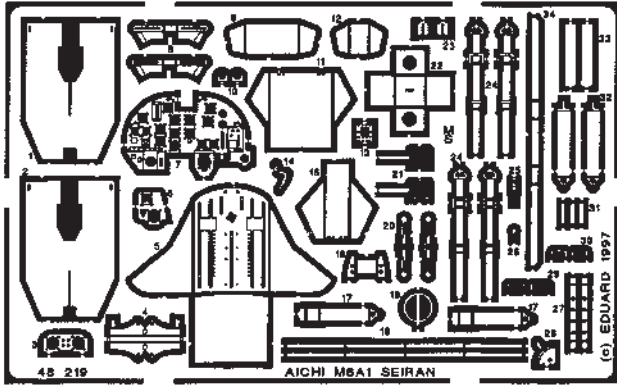

M6A1 Seiran

1/48 scale detail set for TAMIYA kit

48 219

- OPPOSITE SIDE
- REMOVE
- BEND
- REPLACE
- GRIND

INSTRUMENT PANELS

RUDDER PEDALS

GUNNER'S SEAT

PILOT'S SEAT

COCKPIT LEFT SIDE

REAR MG

BOMB