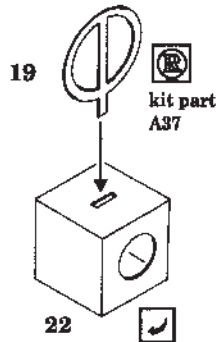

M6A1 Seiran

1/48 scale detail set for TAMIYA kit

48 219

- OPPOSITE SIDE
- REMOVE
- BEND
- REPLACE
- GRIND

INSTRUMENT PANELS

RUDDER PEDALS

GUNNER'S SEAT

PILOT'S SEAT

COCKPIT LEFT SIDE

REAR MG

BOMB