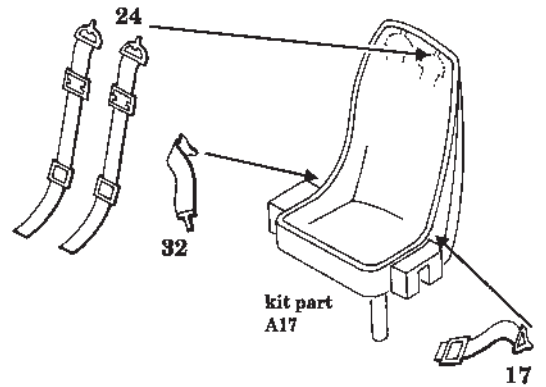

M6A1 Seiran

1/48 scale detail set for TAMIYA kit

48 219

- OPPOSITE SIDE
- REMOVE
- BEND
- REPLACE
- GRIND

INSTRUMENT PANELS

RUDDER PEDALS

GUNNER'S SEAT

PILOT'S SEAT

COCKPIT LEFT SIDE

REAR MG

BOMB