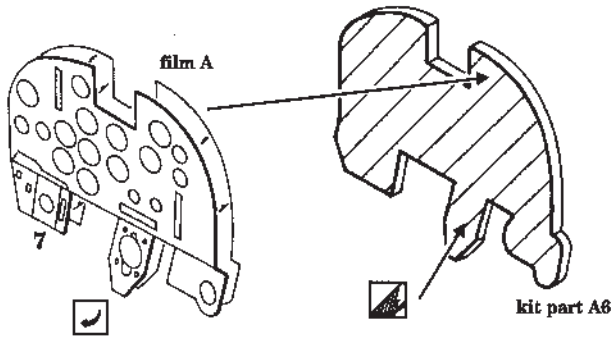

M6A1 Seiran

1/48 scale detail set for TAMIYA kit

48 219

- OPPOSITE SIDE
- REMOVE
- BEND
- REPLACE
- GRIND

INSTRUMENT PANELS

RUDDER PEDALS

GUNNER'S SEAT

PILOT'S SEAT

COCKPIT LEFT SIDE

REAR MG

BOMB