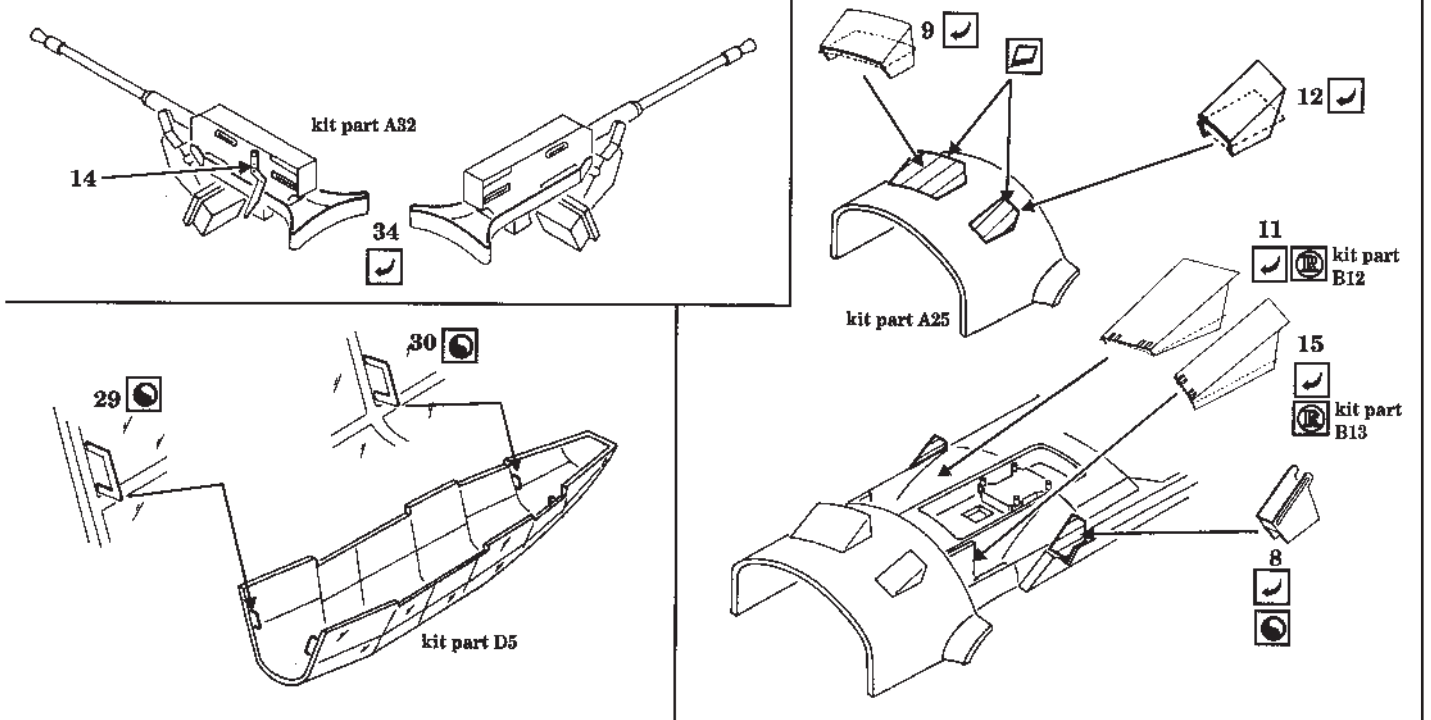

M6A1 Seiran

1/48 scale detail set for TAMIYA kit

48 219

- OPPOSITE SIDE
- REMOVE
- BEND
- REPLACE
- GRIND

INSTRUMENT PANELS

RUDDER PEDALS

GUNNER'S SEAT

PILOT'S SEAT

COCKPIT LEFT SIDE

REAR MG

BOMB