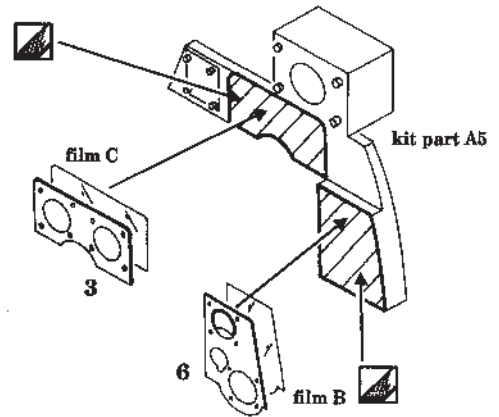

M6A1 Seiran

1/48 scale detail set for TAMIYA kit

48 219

- OPPOSITE SIDE
- REMOVE
- BEND
- REPLACE
- GRIND

INSTRUMENT PANELS

RUDDER PEDALS

GUNNER'S SEAT

PILOT'S SEAT

COCKPIT LEFT SIDE

REAR MG

BOMB