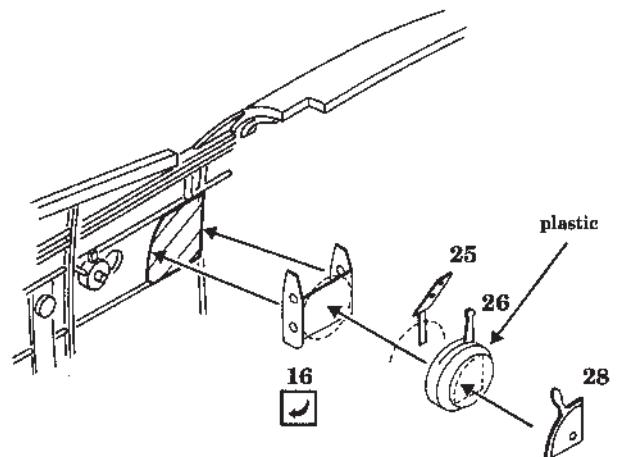

M6A1 Seiran

1/48 scale detail set for TAMIYA kit

48 219

- OPPOSITE SIDE
- REMOVE
- BEND
- REPLACE
- GRIND

INSTRUMENT PANELS

RUDDER PEDALS

GUNNER'S SEAT

PILOT'S SEAT

COCKPIT LEFT SIDE

REAR MG

BOMB