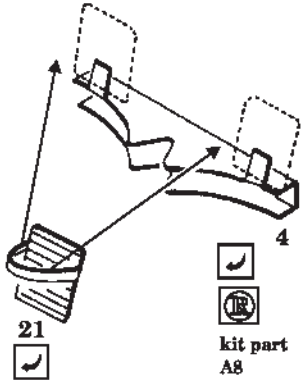

M6A1 Seiran

1/48 scale detail set for TAMIYA kit

48 219

- OPPOSITE SIDE
- REMOVE
- BEND
- REPLACE
- GRIND

INSTRUMENT PANELS

RUDDER PEDALS

GUNNER'S SEAT

PILOT'S SEAT

COCKPIT LEFT SIDE

REAR MG

BOMB