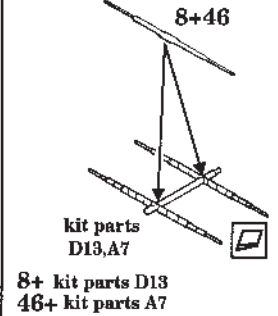

FLAME DAMPERS

RADIATORS

DIPOLS

FuG 212 for early fighters

NOSE WELL