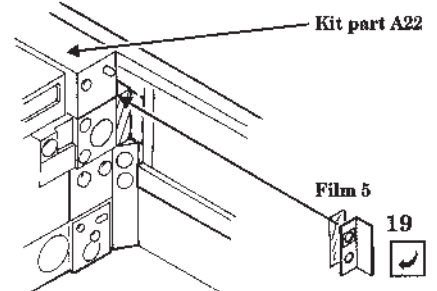

He 219A-7

1/48 scale detail set for TAMIYA kit

-  OPPOSITE SIDE
-  REMOVE
-  BEND
-  REPLACE
-  GRIND

SEATS

RUDDER PEDALS

LEFT SIDE

RIGHT SIDE

FLAME DAMPERS