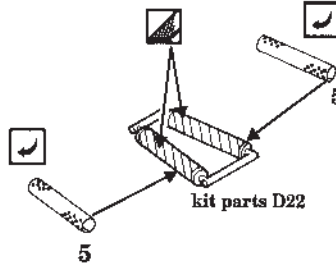

He 219A-7

1/48 scale detail set for TAMIYA kit

-  OPPOSITE SIDE
-  REMOVE
-  BEND
-  REPLACE
-  GRIND

SEATS

RUDDER PEDALS

LEFT SIDE

RIGHT SIDE

FLAME DAMPERS