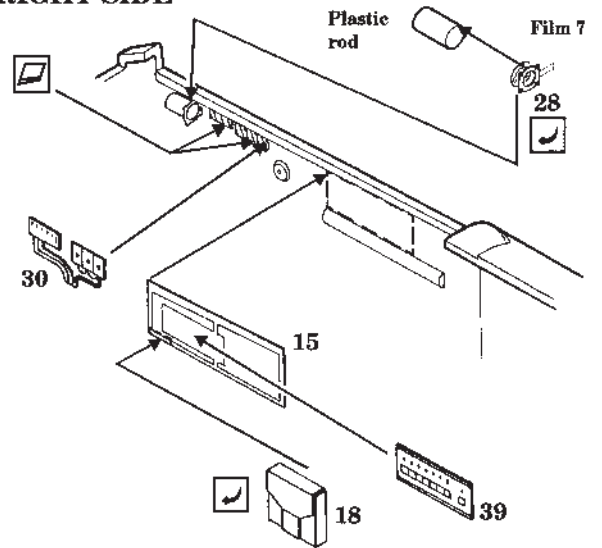

He 219A-7

1/48 scale detail set for TAMIYA kit

-  OPPOSITE SIDE
-  REMOVE
-  BEND
-  REPLACE
-  GRIND

SEATS

RUDDER PEDALS

LEFT SIDE

RIGHT SIDE

FLAME DAMPERS