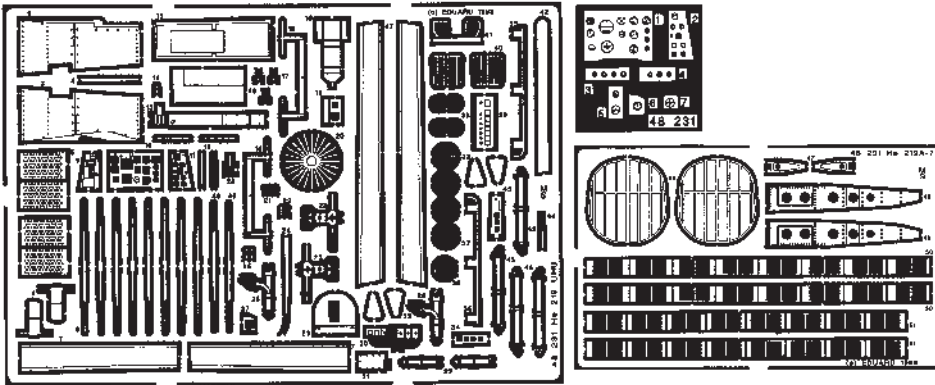

He 219A-7

1/48 scale detail set for TAMIYA kit

-  OPPOSITE SIDE
-  REMOVE
-  BEND
-  REPLACE
-  GRIND

SEATS

RUDDER PEDALS

LEFT SIDE

RIGHT SIDE

FLAME DAMPERS