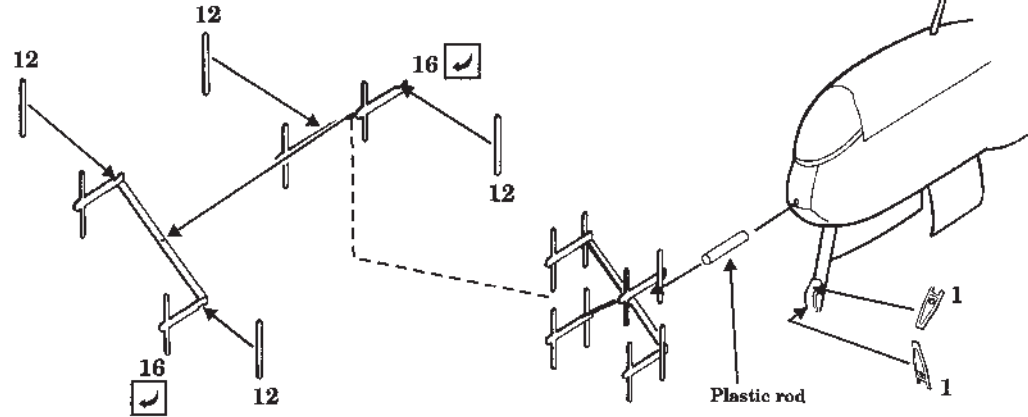

FuG 212 for early fighters