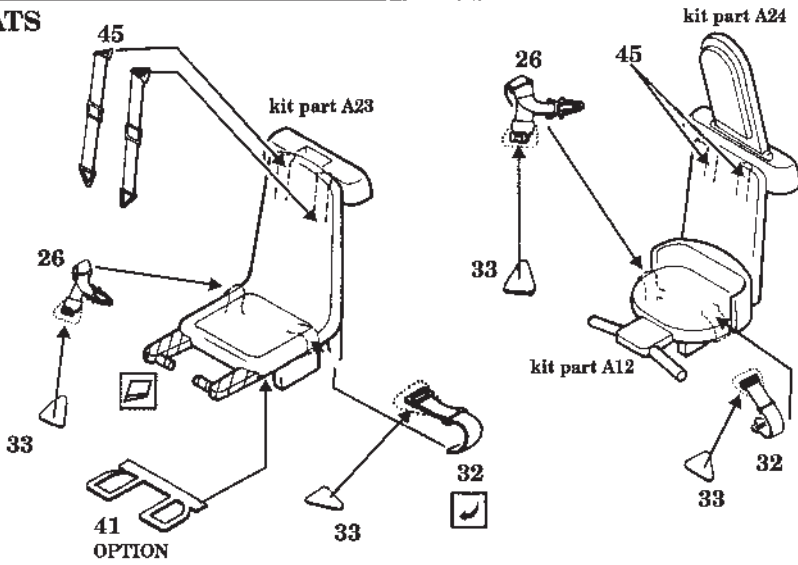

He 219A-7

1/48 scale detail set for TAMIYA kit

-  OPPOSITE SIDE
-  REMOVE
-  BEND
-  REPLACE
-  GRIND

SEATS

RUDDER PEDALS

LEFT SIDE

RIGHT SIDE

FLAME DAMPERS