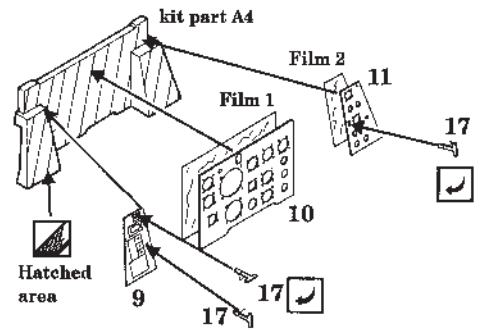

He 219A-7

1/48 scale detail set for TAMIYA kit

-  OPPOSITE SIDE
-  REMOVE
-  BEND
-  REPLACE
-  GRIND

SEATS

RUDDER PEDALS

LEFT SIDE

RIGHT SIDE

FLAME DAMPERS