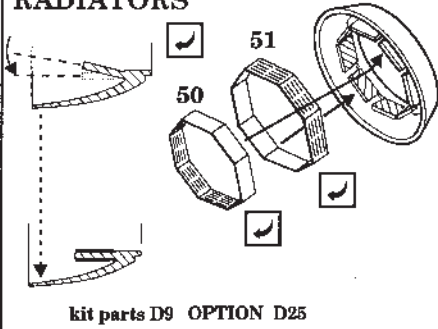

FLAME DAMPERS

RADIATORS

DIPOLS

FuG 212 for early fighters

NOSE WELL