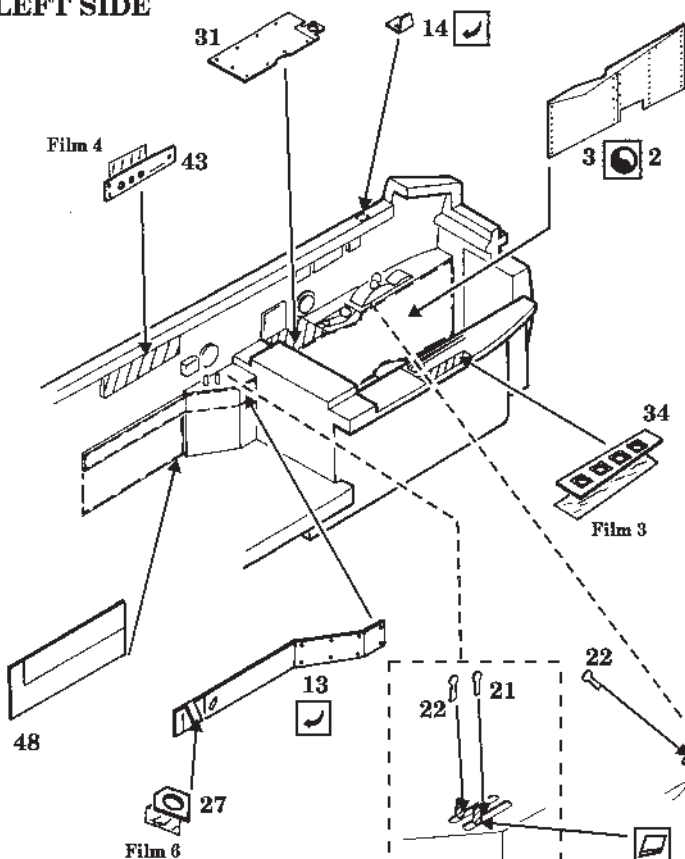

He 219A-7

1/48 scale detail set for TAMIYA kit

-  OPPOSITE SIDE
-  REMOVE
-  BEND
-  REPLACE
-  GRIND

SEATS

RUDDER PEDALS

LEFT SIDE

RIGHT SIDE

FLAME DAMPERS