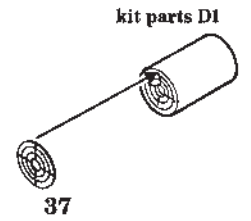

He 219A-7

1/48 scale detail set for TAMIYA kit

-  OPPOSITE SIDE
-  REMOVE
-  BEND
-  REPLACE
-  GRIND

SEATS

RUDDER PEDALS

LEFT SIDE

RIGHT SIDE

FLAME DAMPERS