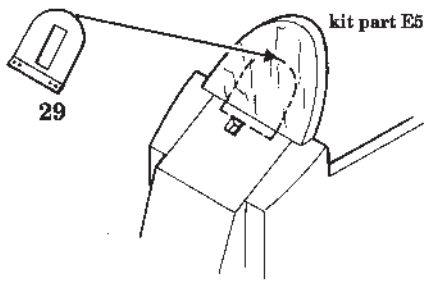

He 219A-7

1/48 scale detail set for TAMIYA kit

-  OPPOSITE SIDE
-  REMOVE
-  BEND
-  REPLACE
-  GRIND

SEATS

RUDDER PEDALS

LEFT SIDE

RIGHT SIDE

FLAME DAMPERS