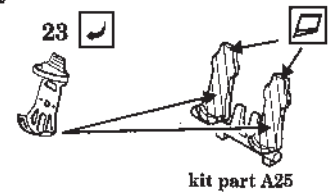

He 219A-7

1/48 scale detail set for TAMIYA kit

-  OPPOSITE SIDE
-  REMOVE
-  BEND
-  REPLACE
-  GRIND

SEATS

RUDDER PEDALS

LEFT SIDE

RIGHT SIDE

FLAME DAMPERS