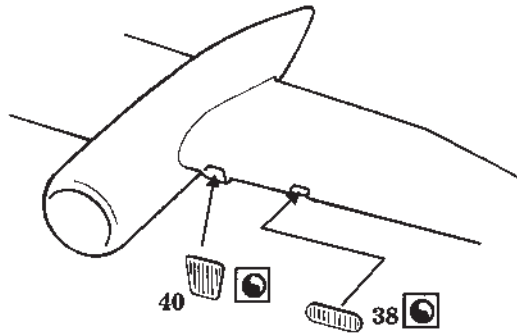

FLAME DAMPERS

RADIATORS

DIPOLS

FuG 212 for early fighters

NOSE WELL