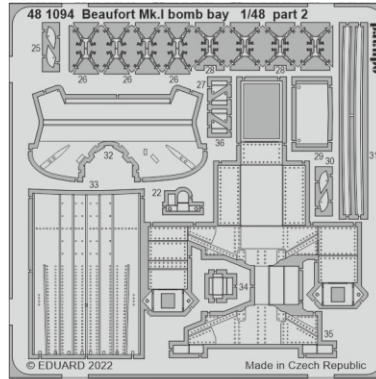

C2

D47

4

✓ 42

plastic
0,9 x 10,6 mm

✓ 47

✓ 48

F1-7

F1-7

✓ 81

✓ 97

✓ 96

✓ 82

Related products: 48 1094 Beaufort Mk.I bomb bay 1/48

Related products: 48 1095 Beaufort Mk.I landing flaps 1/48

Related products: FE 1319 Beaufort Mk.I seatbelts STEEL 1/48