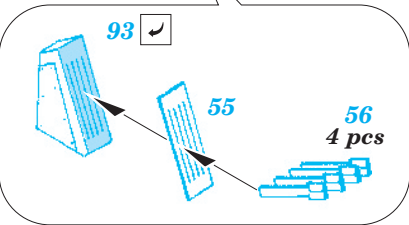

Kit part 58

Kit part 16

Fill

LEFT FUSELAGE HALF

References : Squadron/Signal No.5516 Walk Around B-17 Flying Fortress
AeroDetail No.19 Boeing B-17G Flying Fortress