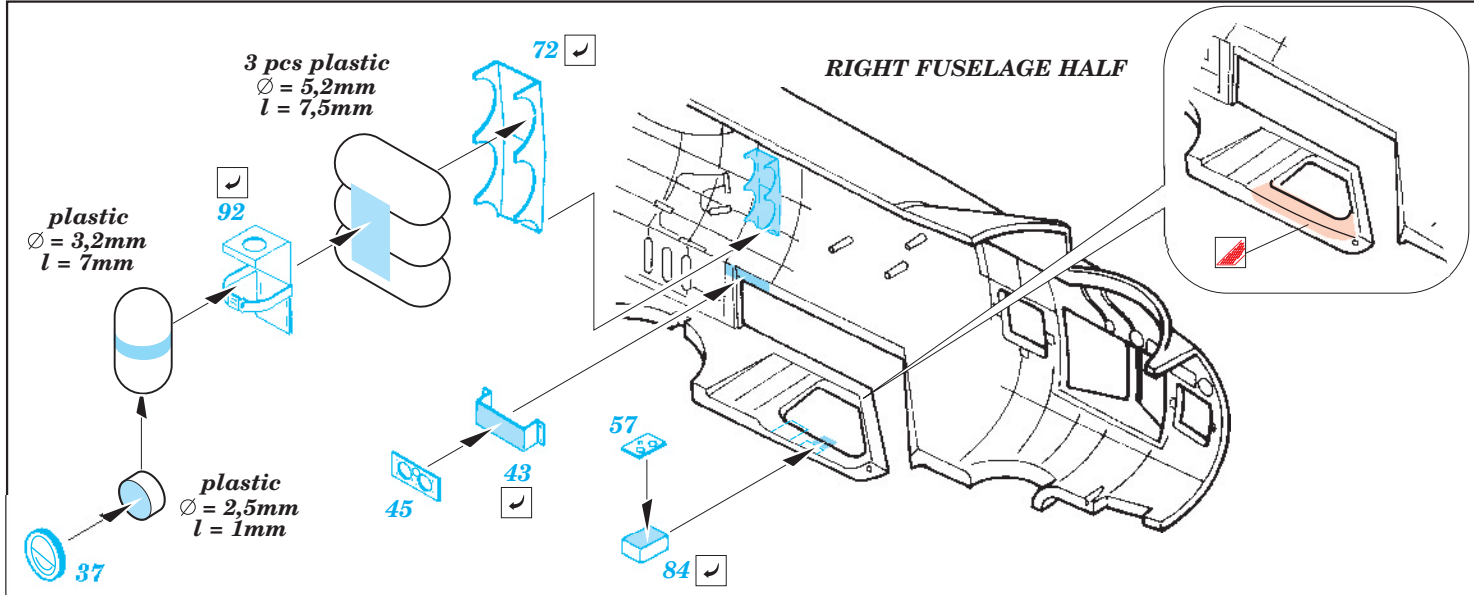

Kit part 58

Kit part 16

Fill

LEFT FUSELAGE HALF

References : Squadron/Signal No.5516 Walk Around B-17 Flying Fortress
AeroDetail No.19 Boeing B-17G Flying Fortress