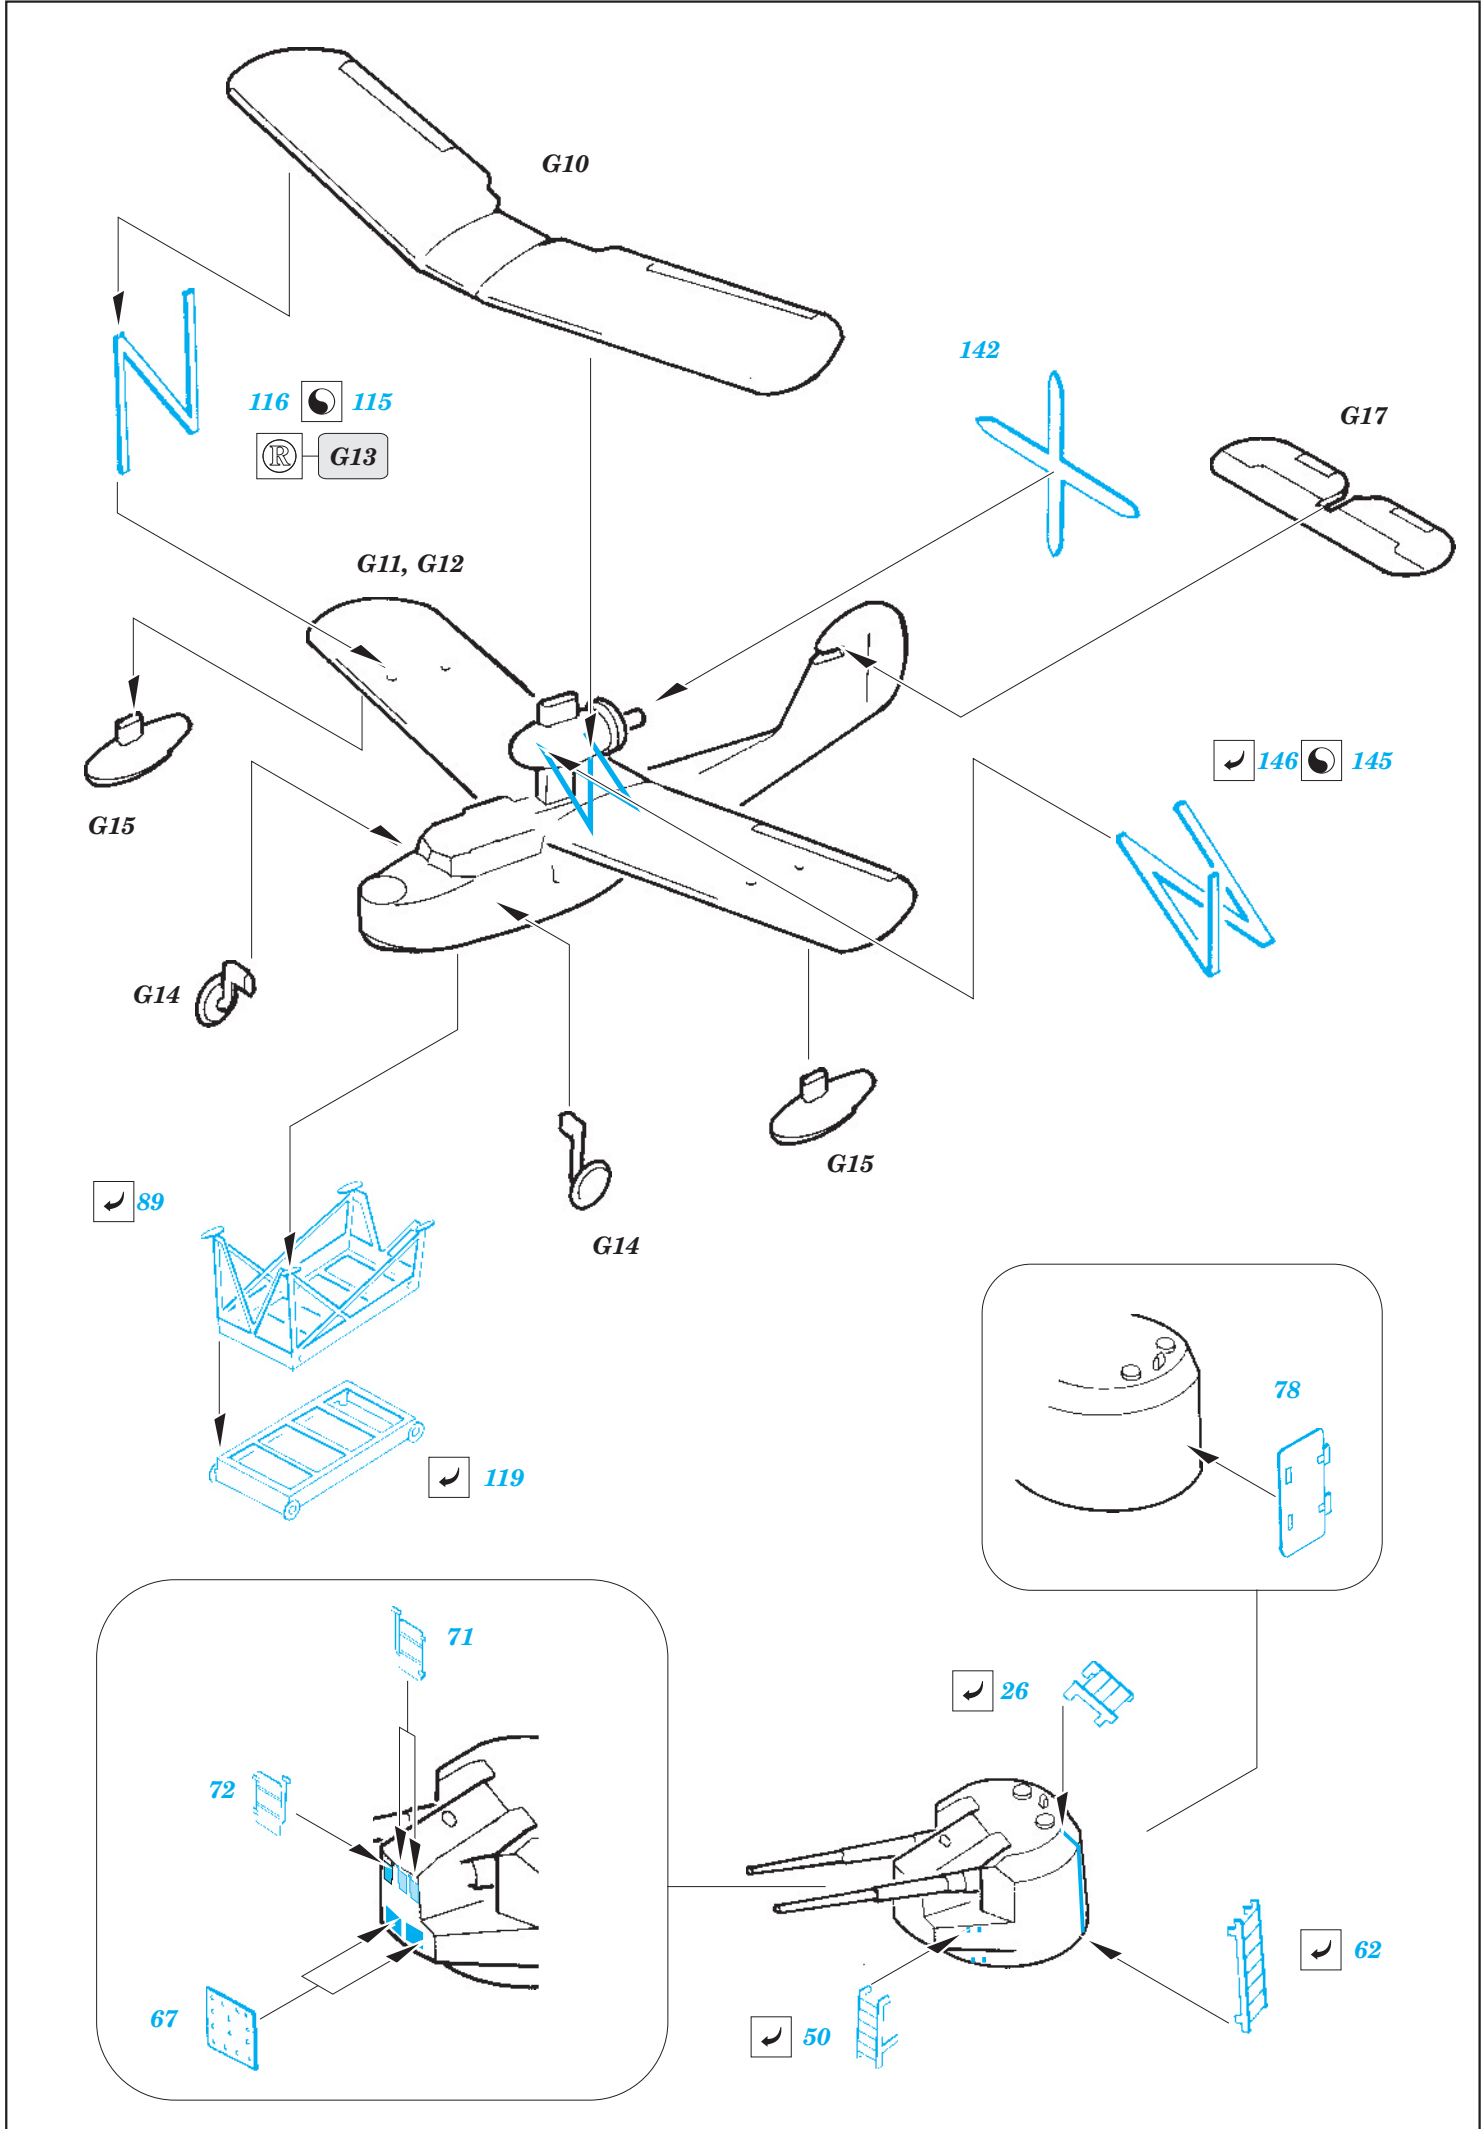

42 41

125
2 pcs

42 41

47

47

B11 B12
viz. 53089-railings

42 41

151

52

✓ 18

✓ 92

52

✓ 35 Ⓜ D11

51
6pcs

✓ 82

G23

✓ 24

D28, D35

G23

95

✓ 36

Ⓜ G24

For further detail sets look for **eduard** 53 089 Prince of Wales cranes and railings 1/350
(not included in this set)

For further detail sets look for **eduard** 53 092 Prince of Wales lifeboats 1/350
(not included in this set)