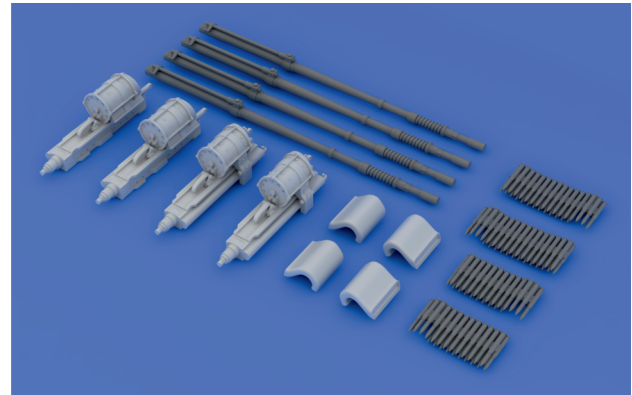

This product contains metal and resin detail parts for upgrading scale plastic models. When selecting this set make sure that it is for the kit mentioned in product name as these sets are made specifically for that kit. When upgrading the model some cutting or corrections may be necessary for parts to fit accurately. **WARNING!** This set contains small and sharp parts. Work carefully in a ventilated and well-lit room. Safety glasses are recommended. This product is not suitable for children below 14 years of age.

eduard

BEST ~~BRASS~~ RESIN AROUND!

1**RIGHT SIDE**
2 pcs.**2****LEFT SIDE**
2 pcs.**LEFT SIDE**
RIGHT SIDE**3***plastic parts*

	REMOVE ODSTRANIT		BEND OHNOUT		SYMMETRICAL ASSEMBLY SYMETRICKÁ MONTÁŽ
	GRIND OBROUSIT		OPTION VOLBA		SCRIBE THE PANEL AND HOLES RYTI
	DRILL HOLE VRTÁT OTVOR		REPLACE NAHRADIT		REVERSE SIDE OTOČIT