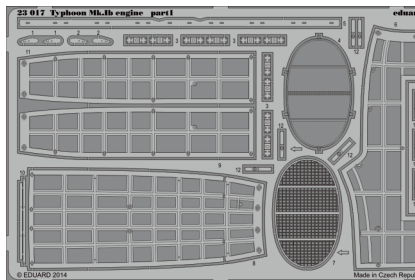

4

LEFT OUTER SIDE
RIGHT OUTER SIDE

6

LEFT SIDE
RIGHT SIDE

5

LEFT INNER SIDE
RIGHT INNER SIDE

624 001 Typhoon wheels

- 23016 Typhoon Mk.Ib seatbelts
- 23017 Typhoon Mk.Ib engine
- 23018 Typhoon Mk.Ib landing flaps
- 23019 Typhoon Mk.Ib interior
- 23020 Typhoon Mk.Ib seatbelts FABRIC
- 23021 Typhoon Mk.Ib wing armament