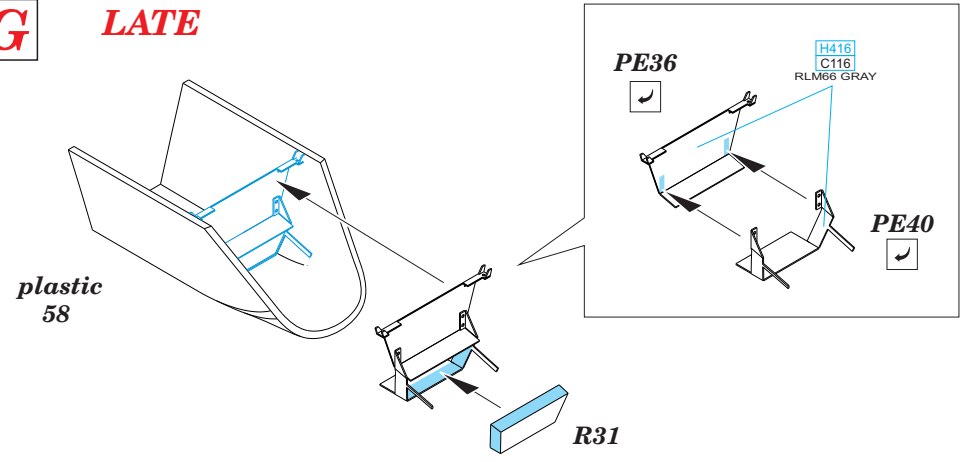

E

EARLY

EARLY

LATE

F

plastic 27

G

LATE

E

F

G

F

?