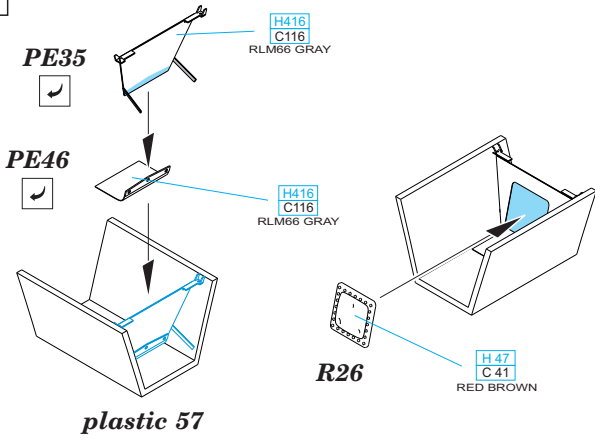

E

EARLY

EARLY

LATE

F

plastic 27

G

LATE

E

F

G

F

?