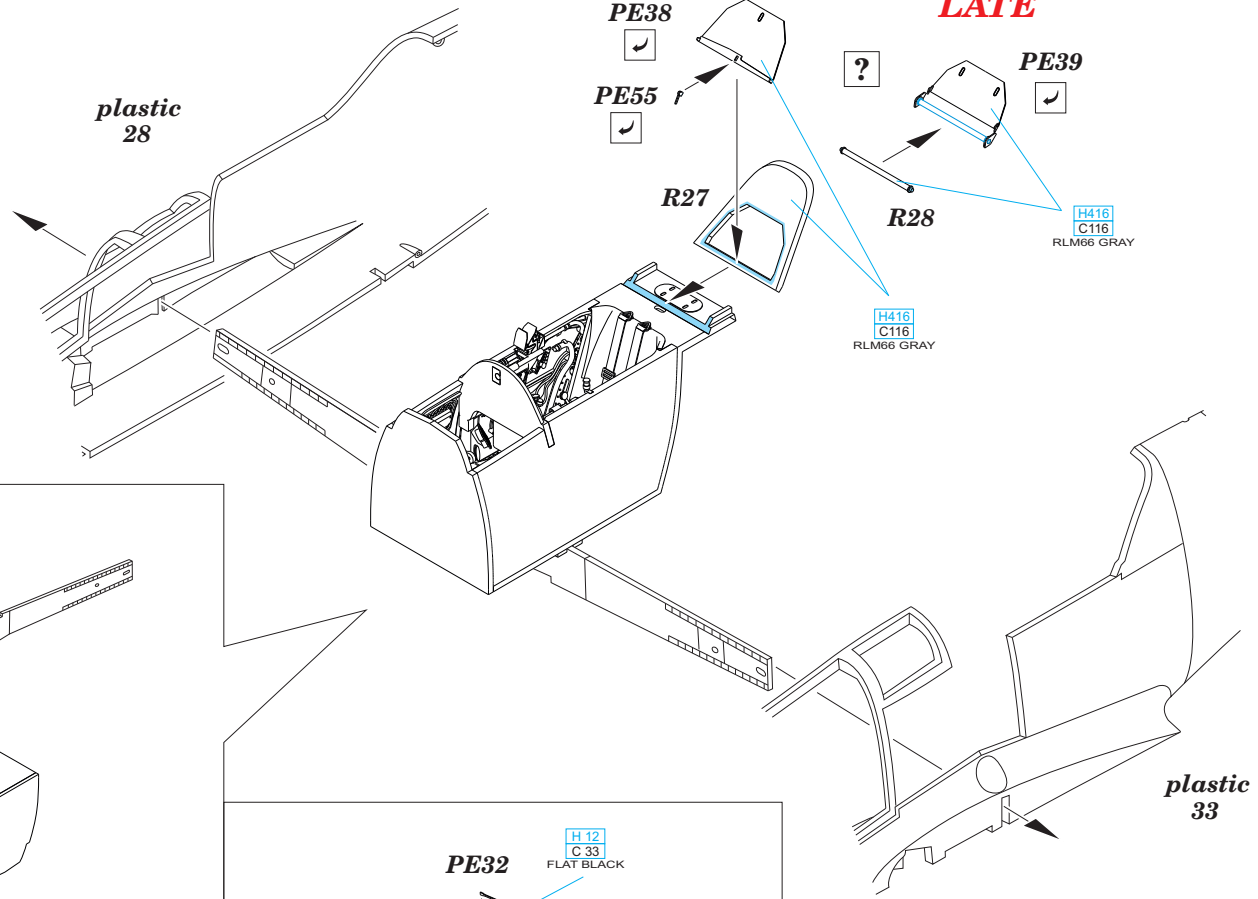

E

EARLY

EARLY

LATE

F

plastic 27

G

LATE

E

F

G

F

?