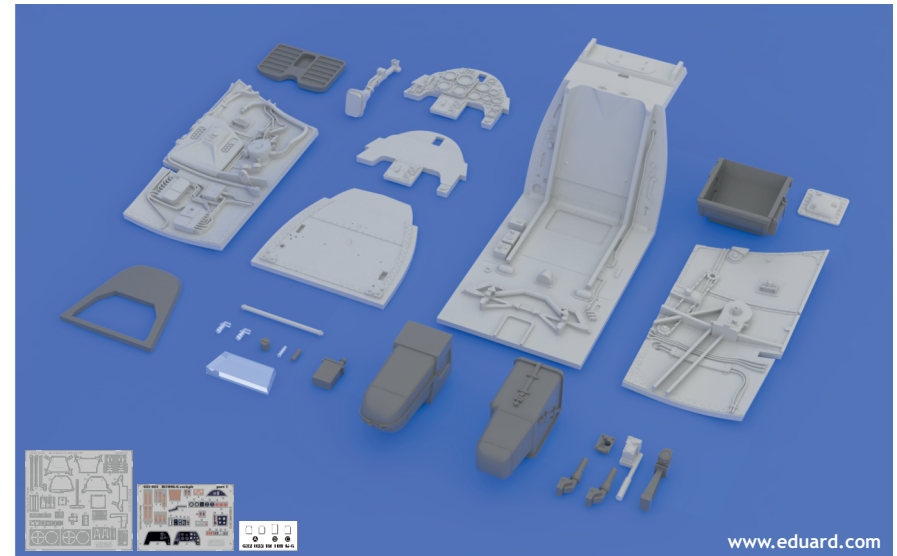

eduard
435 21 Obrnice 170
Czech Republic

BEST ~~BRASS~~ RESIN AROUND!