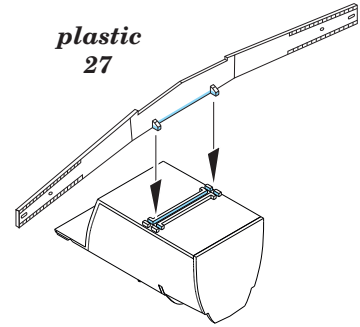

E

EARLY

EARLY

LATE

F

plastic 27

G

LATE

E

F

G

F

?