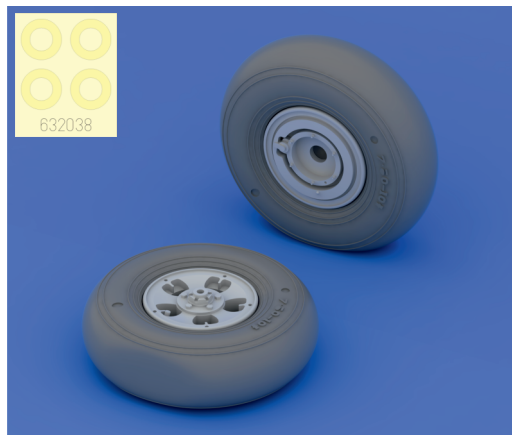

GSI Creos (GUNZE)		TIRE BLACK	Mr.METAL COLOR	
AQUEOUS	Mr.COLOR		Mr.METAL COLOR	ALUMINIUM
H77	C137		MC218	

This product contains metal and resin detail parts for upgrading scale plastic models. When selecting this set make sure that it is for the kit mentioned in product name as these sets are made specifically for that kit. When upgrading the model some cutting or corrections may be necessary for parts to fit accurately. **WARNING!** This set contains small and sharp parts. Work carefully in a ventilated and well-lit room. Safety glasses are recommended. This product is not suitable for children below 14 years of age.

eduard

435 21 Obrnice 170
Czech Republic

www.eduard.com

632 038 Spitfire Mk.I/II wheels

For Revell kit - pro stavěbnici Revell

1/32

BRASSIN

BRASSIN

eduard

BEST ~~BRASS~~ RESIN AROUND!

- | | | |
|---------------------------|---------------------|---|
| REMOVE
ODSTRANIT | BEND
OHNOUT | SYMMETRICAL ASSEMBLY
SYMETRICKA MONTAZ |
| GRIND
OBROUSIT | OPTION
VOLBA | SCRIBE THE PANEL AND HOLES
RYTI |
| DRILL HOLE
VRTAT OTVOR | REPLACE
NAHRADIT | REVERSE SIDE
OTOČIT |

R2
2 pcs.

CORRECT POSITION OF WHEELS

R4 **R3**

H 77
C137
TIRE BLACK

MC218
ALUMINIUM

R2

R1

R4 - RIGHT WHEEL
R3 - LEFT WHEEL