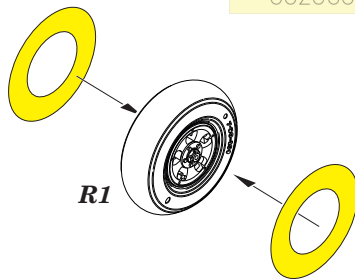

eduard

BEST ~~BRASS~~ RESIN AROUND!

- | | | |
|---------------------------|---------------------|---|
| REMOVE
ODSTRANIT | BEND
OHNOUT | SYMMETRICAL ASSEMBLY
SYMETRICKA MONTAZ |
| GRIND
OBROUSIT | OPTION
VOLBA | SCRIBE THE PANEL AND HOLES
RYTI |
| DRILL HOLE
VRTAT OTVOR | REPLACE
NAHRADIT | REVERSE SIDE
OTOČIT |

R2
2 pcs.

CORRECT POSITION OF WHEELS

R4 **R3**

H 77
C137
TIRE BLACK

MC218
ALUMINIUM

R2

R1

R4 - RIGHT WHEEL
R3 - LEFT WHEEL