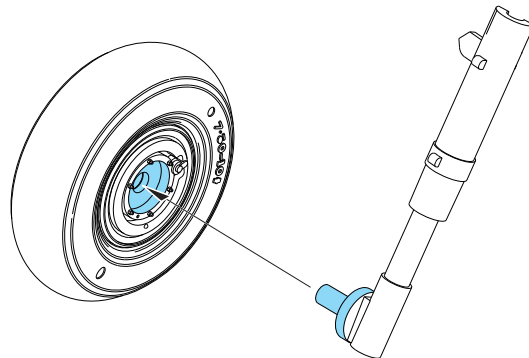

eduard

BEST ~~BRASS~~ RESIN AROUND!

- | | | |
|---------------------------|---------------------|---|
| REMOVE
ODSTRANIT | BEND
OHNOUT | SYMMETRICAL ASSEMBLY
SYMETRICKA MONTAZ |
| GRIND
OBROUSIT | OPTION
VOLBA | SCRIBE THE PANEL AND HOLES
RYTI |
| DRILL HOLE
VRTAT OTVOR | REPLACE
NAHRADIT | REVERSE SIDE
OTOČIT |

R2
2 pcs.

CORRECT POSITION OF WHEELS

R4 **R3**

H 77
C137
TIRE BLACK

MC218
ALUMINIUM

R2

R1

R4 - RIGHT WHEEL
R3 - LEFT WHEEL

plastic 119 **120**

R4 **R3**

MC218
ALUMINIUM