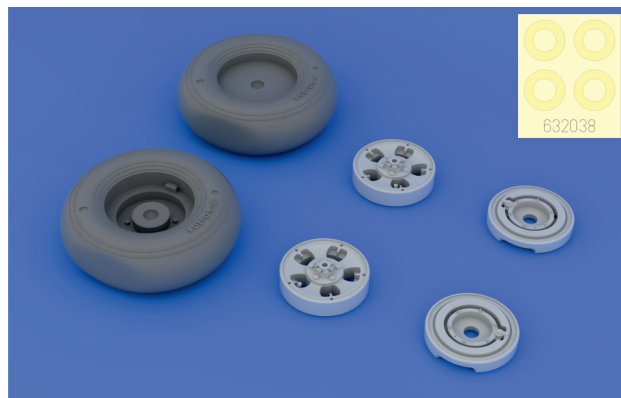

GSI Creos (GUNZE)		TIRE BLACK	Mr.METAL COLOR	
AQUEOUS	Mr.COLOR		Mr.METAL COLOR	ALUMINIUM
H77	C137		MC218	

This product contains metal and resin detail parts for upgrading scale plastic models. When selecting this set make sure that it is for the kit mentioned in product name as these sets are made specifically for that kit. When upgrading the model some cutting or corrections may be necessary for parts to fit accurately. **WARNING!** This set contains small and sharp parts. Work carefully in a ventilated and well-lit room. Safety glasses are recommended. This product is not suitable for children below 14 years of age.

eduard

BEST ~~BRASS~~ RESIN AROUND!

- | | | |
|---------------------------|---------------------|---|
| REMOVE
ODSTRANIT | BEND
OHNOUT | SYMMETRICAL ASSEMBLY
SYMETRICKA MONTAZ |
| GRIND
OBROUSIT | OPTION
VOLBA | SCRIBE THE PANEL AND HOLES
RYTI |
| DRILL HOLE
VRTAT OTVOR | REPLACE
NAHRADIT | REVERSE SIDE
OTOČIT |