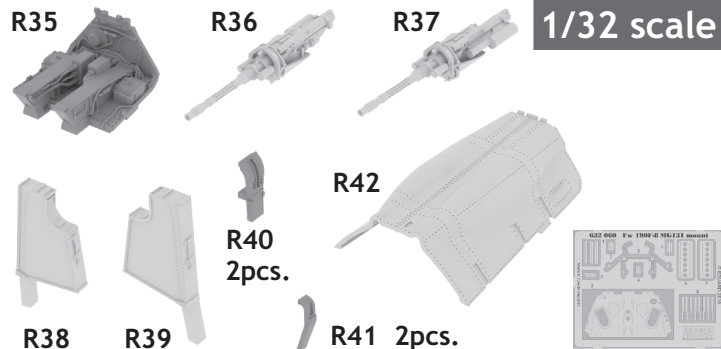

632 060 Fw 190F-8 MG131 mount

for Revell kit - pro stavebnici Revell

COLOURS

GSI Creos (GUNZE)			Mr.METAL COLOR	
AQUEOUS	Mr.COLOR	RLM GRAY	MC214	DARK IRON
[H70]	[C60]			

This product contains metal and resin detail parts for upgrading scale plastic models. When selecting this set make sure that it is for the kit mentioned in product name as these sets are made specifically for that kit. When upgrading the model some cutting or corrections may be necessary for parts to fit accurately. **WARNING!** This set contains small and sharp parts. Work carefully in a ventilated and well-lit room. Safety glasses are recommended. This product is not suitable for children below 14 years of age.