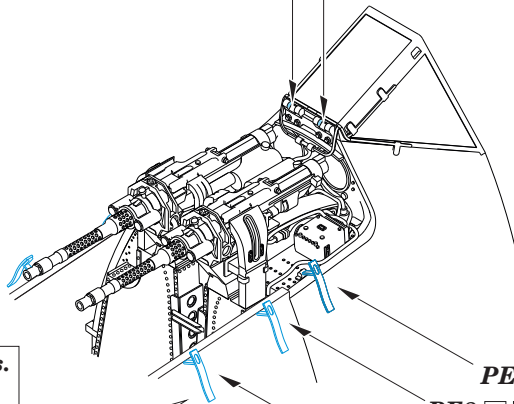

7

H 70
C 60
RLM02 GRAY

R41

R40

H 70
C 60
RLM02 GRAY

FOR OPEN POSITION ONLY

9

H 70
C 60
RLM02 GRAY

R42

PE3

CAMOUFLAGE COLOR

8

plastic
61

6 pcs.

CAMOUFLAGE COLOR

PE8

PE8 ☐ ☒

PE8 ☐ ☒

PE8 ☐ ☒