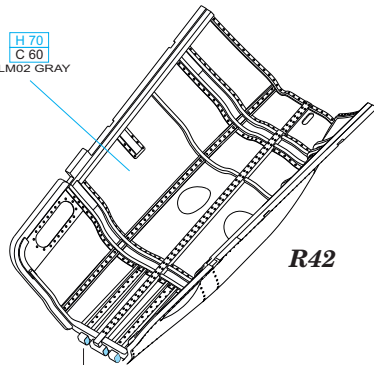

7

H 70
C 60
RLM02 GRAY

R41

R40

H 70
C 60
RLM02 GRAY

FOR OPEN POSITION ONLY

9

H 70
C 60
RLM02 GRAY

R42

PE3

CAMOUFLAGE COLOR

8

plastic
61

6 pcs.

CAMOUFLAGE COLOR

PE8

PE8 ☐ ☒

PE8 ☐ ☒

PE8 ☐ ☒