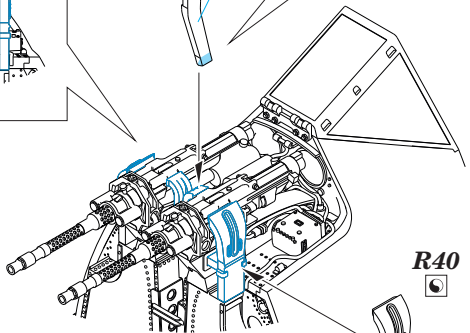

R41

R40

H 70
C 60
RLM02 GRAY

FOR OPEN POSITION ONLY

9

H 70
C 60
RLM02 GRAY