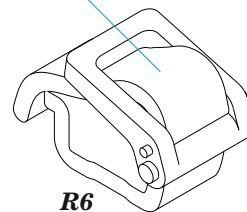

R4

**CAMOUFLAGE
COLOR**

R5

R6