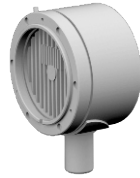

**635 029 WWII German
lamp headlights**

eduard
BRASSIN
Print
1/35 scale

R38 6pcs.

R39 6pcs.

R40 12pcs.

COLOURS

GSI Creos (GUNZE)		
AQUEOUS	Mr.COLOR	
H 30	C 46	CLEAR

Mr.METAL COLOR	
SM201	SUPER FINE SILVER 2
SM206	SUPER CHROME SILVER 2