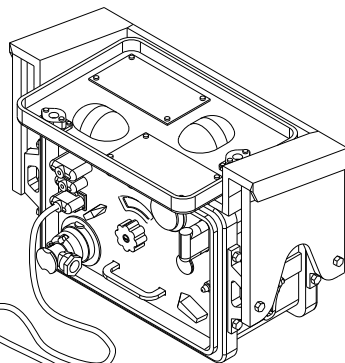

5

wire
Ø - 0,2mm
l - 6mm

H 79
C 39
SANDY
YELLOW

wire
Ø - 0,2mm
l - 6mm

6

H515
C515
FADED GRAY

H 2
C 2
BLACK

R60

H 2
C 2
BLACK

8

H515
C515
FADED GRAY

H 24
C 53
ORANGE
YELLOW

R58

A

7

wire
Ø - 0,2mm
l - 15,3mm

H 2
C 2
BLACK

H 2
C 2
BLACK

wire
Ø - 0,2mm
l - 16mm

H515
C515
FADED GRAY

R67