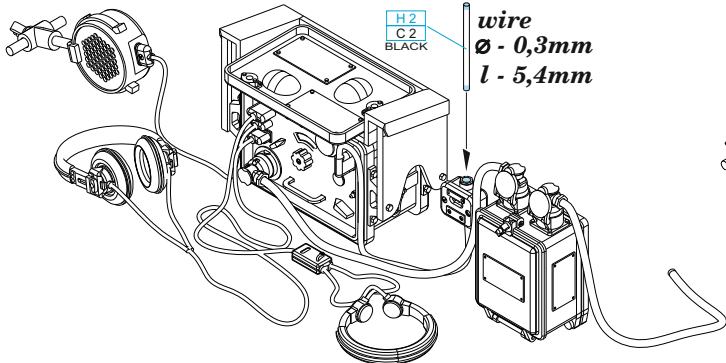

13

H515
C515
FADED GRAY
R62

H2
C2
BLACK

wire
Ø - 0,2mm
l - 7mm

H515
C515
FADED GRAY

R64

H2
C2
BLACK

wire
Ø - 0,3mm
l - 5,4mm

14

H515
C515
FADED GRAY

wire
Ø - 0,3mm
l - 33,2mm