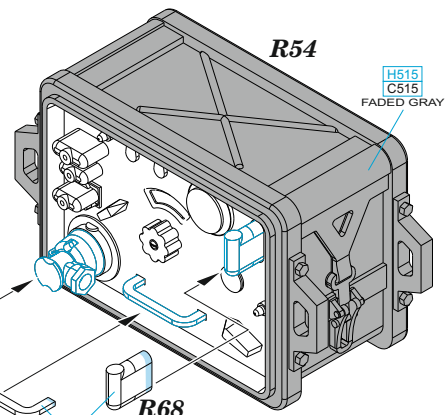

R54

H515
C515
FADED GRAY

H 2
C 2
BLACK

R65

PE1

R68

H515
C515
FADED GRAY

2