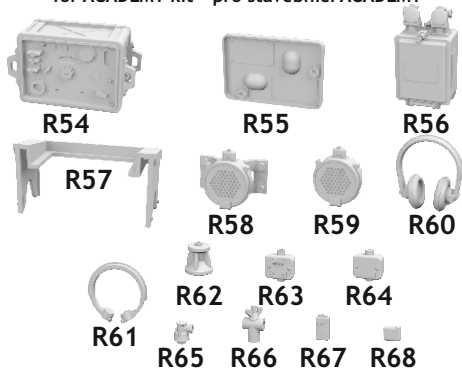

635 033 Sd.Kfz. 251/1 Ausf. C radio equipment

for ACADEMY kit - pro stavebnici ACADEMY