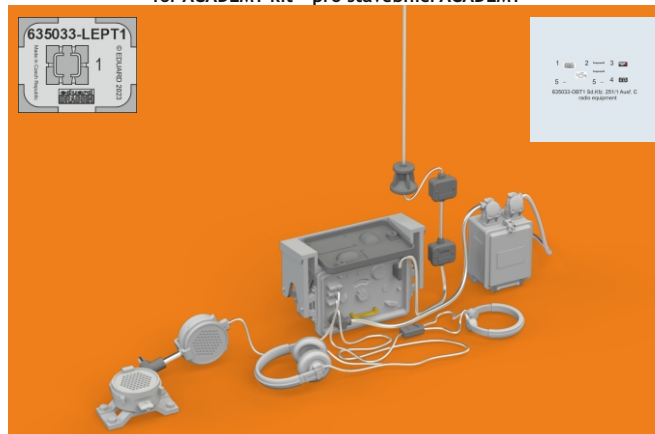

635 033 Sd.Kfz. 251/1 Ausf. C radio equipment

for ACADEMY kit - pro stavebnici ACADEMY

1/35