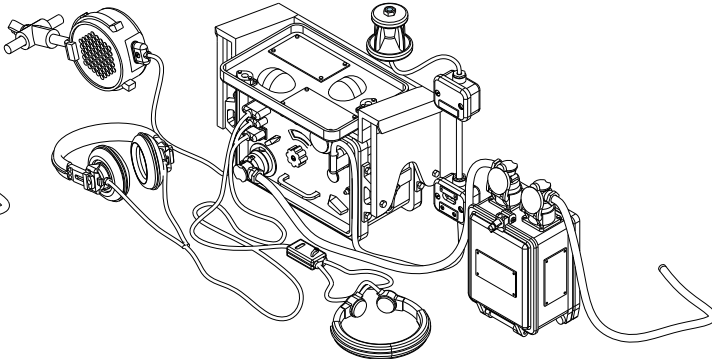

13

H515
C515
FADED GRAY
R62

H2
C2
BLACK

wire
Ø - 0,2mm
l - 7mm

H515
C515
FADED GRAY

R64

H2
C2
BLACK

wire
Ø - 0,3mm
l - 5,4mm

14

H515
C515
FADED GRAY

wire
Ø - 0,3mm
l - 33,2mm