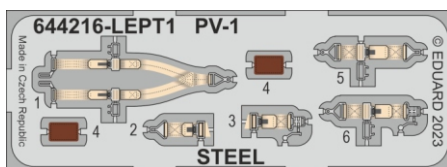

# Löök

**POZOR! OBSAHUJE DROBNÉ A OSTRÉ DÍLY**  
**VÝROBEK NENÍ HRAČKOU**  
CONTAINS SMALL AND SHARP PARTS  
**COLLECTORS' ITEM · NOT A TOY**

This product contains resin and metal detail parts for upgrading scale plastic models. When selecting this set make sure that it is for the kit mentioned on the label as these sets are made specifically for that kit. **WARNING!** This set contains small and sharp parts. Work carefully in a ventilated, well-lit room. Safety glasses are recommended. This product is not a toy.

**R1**

**R2**

**R3**

Item #		Scale Recommended
<b>644216</b>	<b>PV-1</b>	<b>1/48</b>
		<b>Academy / Revell</b>