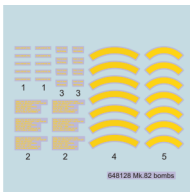

648 128 Mk.82 bombs w/airbrake early

1/48 scale

R1
6pcs.

R2
6pcs.

R3 6pcs.

R4 6pcs.

COLOURS

GSI Creos (GUNZE)		Mr.METAL COLOR	
AQUEOUS	Mr.COLOR	Mr.METAL COLOR	
H 52	C 38	MC213	STAINLESS
	OLIVE DRAB		