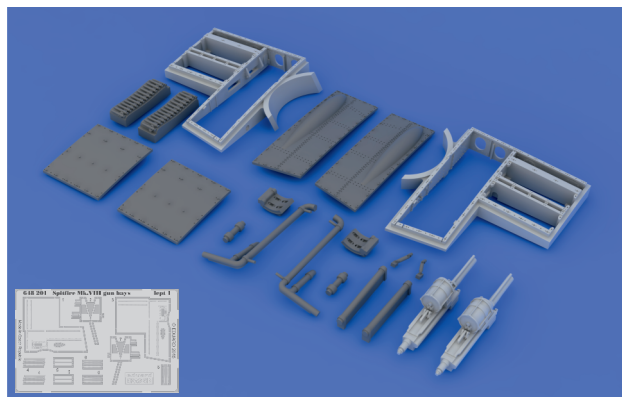

BEST ~~BRASS~~ RESIN AROUND!