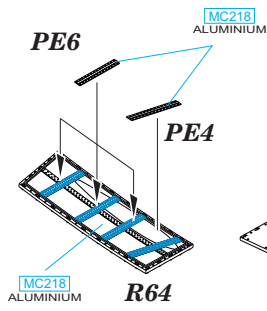

BEST ~~BRASS~~ RESIN AROUND!

plastic
H2 H1

UNDERSIDE CAMOUFLAGE COLOUR

PE6

1

3

5

2

4

- | | | | |
|--|---|--|---------------------|
| | REMOVE
ODSTRANIT | | BEND
OHNOUT |
| | GRIND
OBROUSIT | | OPTION
VOLBA |
| | DRILL HOLE
VRTAT OTVOR | | REPLACE
NAHRADIT |
| | SYMMETRICAL ASSEMBLY
SYMETRICKÁ MONTÁŽ | | |
| | SCRIBE THE PANEL AND HOLES
RYTI | | |
| | REVERSE SIDE
OTOČIT | | |