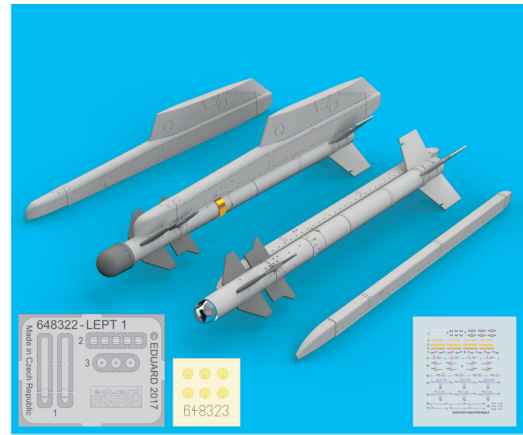

648 323 Matra R-550 Magic 2

1/48

BRASSIN

BRASSIN

eduard