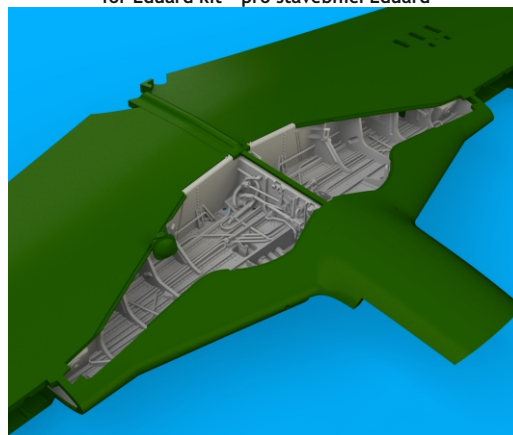

648 742

P-51D wheel bay

for Eduard kit - pro stavebnici Eduard

1/48

BRASSIN

BRASSIN

eduard