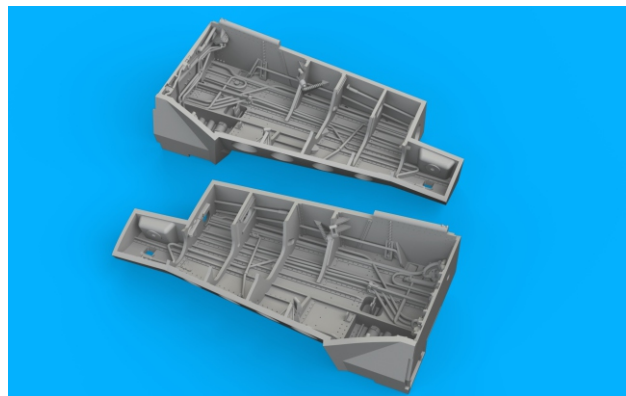

BEST BRASS RESIN AROUND!