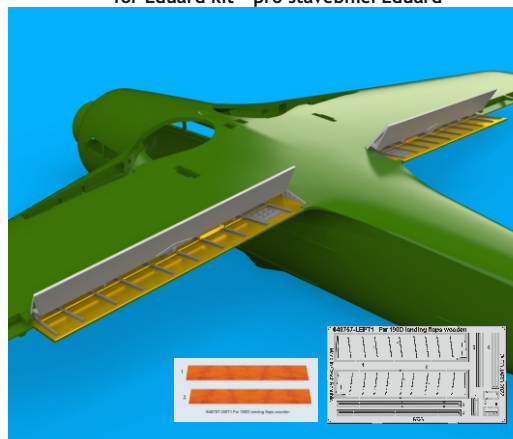

# 648 757 Fw 190D landing flaps wooden

for Eduard kit - pro stavebnici Eduard

1/48 scale

COLOURS

GSI Creos (GUNZE)			Mr.METAL COLOR	
AQUEOUS	Mr.COLOR			
[H 70]	[C 60]	RLM02 GRAY		

This product contains metal and resin detail parts for upgrading scale plastic models. When selecting this set make sure that it is for the kit mentioned in product name as these sets are made specifically for that kit. When upgrading the model some cutting or corrections may be necessary for parts to fit accurately. **WARNING!** This set contains small and sharp parts. Work carefully in a ventilated and well-lit room. Safety glasses are recommended. This product is not suitable for children below 14 years of age.

# Fw 190D landing flaps wooden

for Eduard kit - pro stavebnici Eduard

1/48