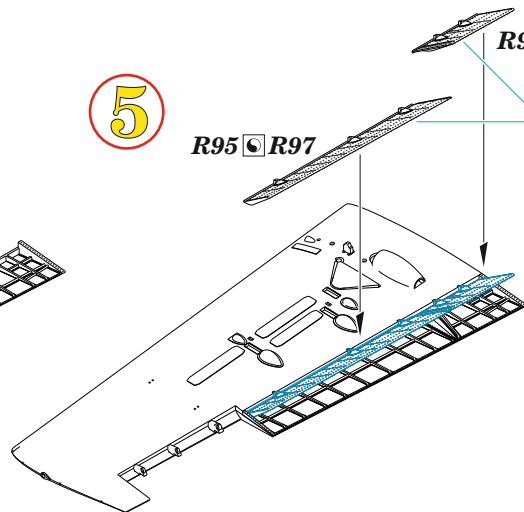

R91  R90

UNDERSURFACE
COLOR

R95  R97

R94  R96

H 58 ? H325
C351 C325
INTERIOR GRAY
GREEN

- | | | | |
|---|---|---|---------------------|
|  | REMOVE ODSTRANIT |  | BEND OHNOUT |
|  | GRIND OBROUSIT |  | OPTION VOLBA |
|  | DRILL HOLE VRTAT OTVOR |  | REPLACE NAHRADIT |
|  | SYMMETRICAL ASSEMBLY SYMETRICKA MONTAZ | | |
|  | SCRIBE THE PANEL AND HOLES RYTI | | |
|  | REVERSE SIDE OTOČIT | | |