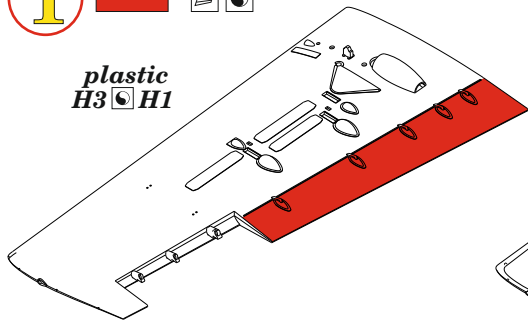

plastic
H3 H1