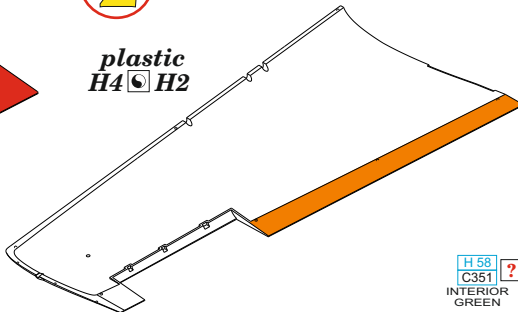

plastic
H4 H2