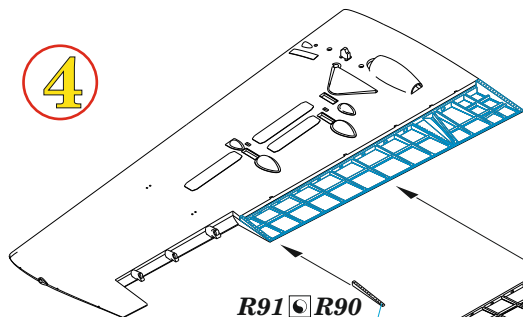

R91  R90

UNDERSURFACE
COLOR

R95  R97

R94  R96

H 58 ? H325
C351 C325
INTERIOR GRAY
GREEN

- | | | | |
|---|---|---|---------------------|
|  | REMOVE ODSTRANIT |  | BEND OHNOUT |
|  | GRIND OBROUSIT |  | OPTION VOLBA |
|  | DRILL HOLE VRTAT OTVOR |  | REPLACE NAHRADIT |
|  | SYMMETRICAL ASSEMBLY SYMETRICKA MONTAZ | | |
|  | SCRIBE THE PANEL AND HOLES RYTI | | |
|  | REVERSE SIDE OTOČIT | | |