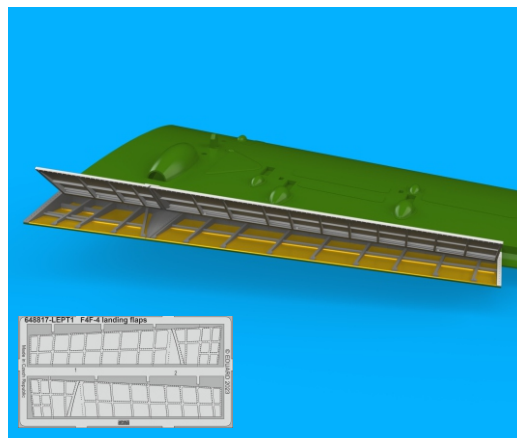

eduard

www.eduard.com

19,95

435 21 Obrnice 170
Czech Republic

648 817

F4F-4 landing flaps
for Eduard kit - pro stavebnici Eduard

1/48

BRASSIN