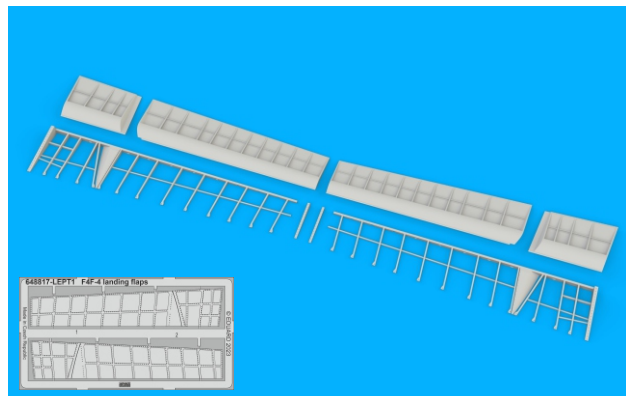

BEST BRASS RESIN AROUND!