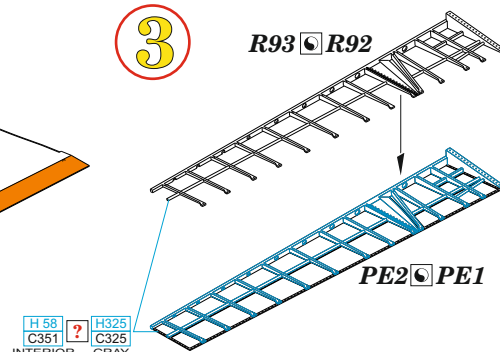

R93 R92

H 58 ? H325
C351 C325
INTERIOR GRAY
GREEN

PE2 PE1

R91 R90

UNDERSURFACE
COLOR