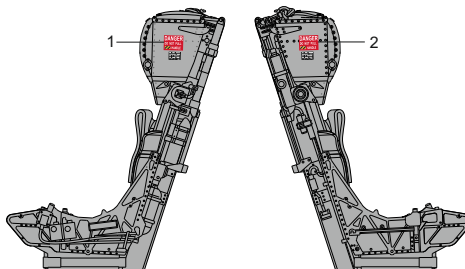

435 21 Obrnice 170
Czech Republic

www.eduard.com
19,95

648 975

Tornado ejection seats

for Revell kit - pro stavěbnici Revell

1/48

Tornado ejection seats

BEST BRASS RESIN AROUND!

1

2

3

4

- | | | | |
|--|---|--|---------------------|
| | REMOVE
ODSTRANIT | | BEND
OHNOUT |
| | GRIND
OBROUSIT | | OPTION
VOLBA |
| | DRILL HOLE
VRTAT OTVOR | | REPLACE
NAHRADIT |
| | SYMMETRICAL ASSEMBLY
SYMETRICKA MONTAZ | | |
| | SCRIBE THE PANEL AND HOLES
RYTI | | |
| | REVERSE SIDE
OTO CIT | | |