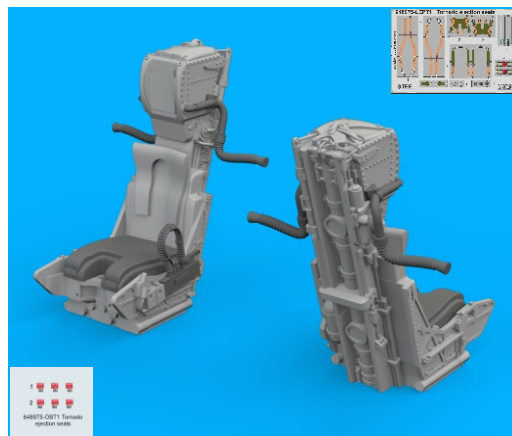

648 975

Tornado ejection seats

for Revell kit - pro stavěbnici Revell

1/48

Tornado ejection seats