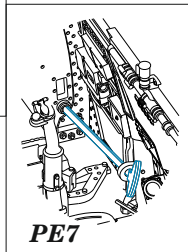

3

5

DECALS decal 7

DECAL

E

H416 C116 RLM66 GRAY

R238

do not glue PE18

PE18

MC214 DARK IRON

H416 C116 RLM66 GRAY

4