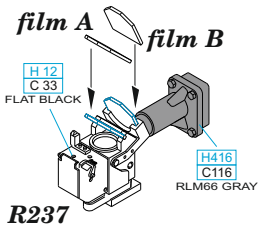

3

5

DECALS decal 7

DECAL

E

H416 C116 RLM66 GRAY

R238

do not glue PE18

PE18

MC214 DARK IRON

H416 C116 RLM66 GRAY

4