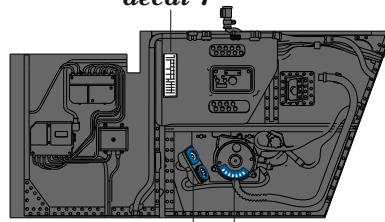

decal 6

DECALS decal 7

decal 9 decal 8