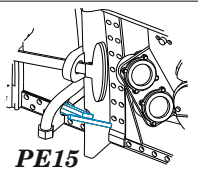

3

5

DECALS decal 7

DECAL

E

H416 C116 RLM66 GRAY

R238

do not glue PE18

PE18

MC214 DARK IRON

H416 C116 RLM66 GRAY

4