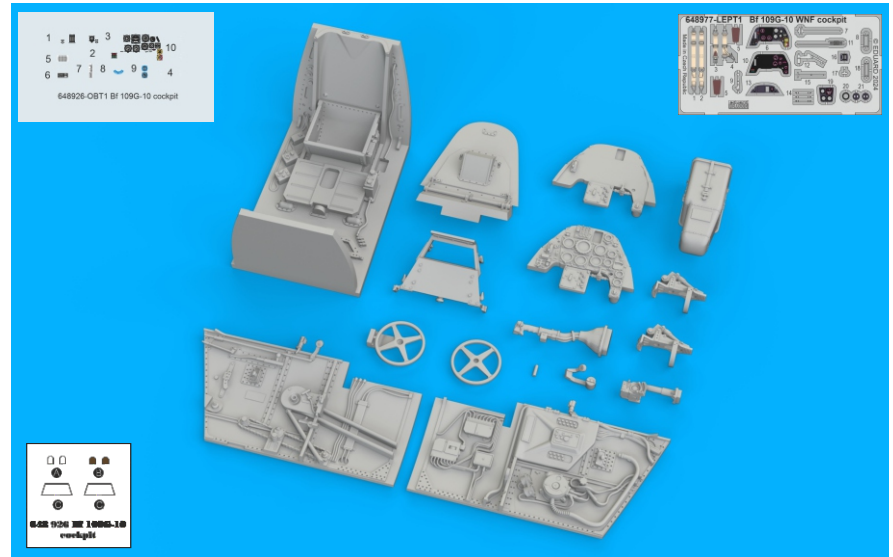

BEST ~~BRASS~~ RESIN AROUND!