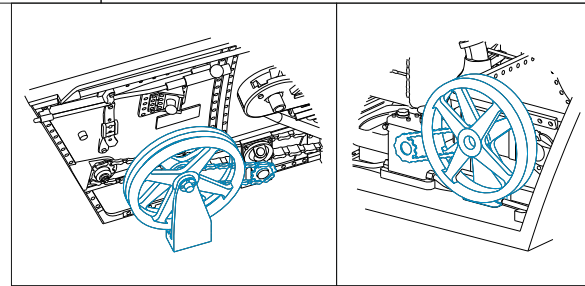

E

H416 C116 RLM66 GRAY

R238

do not glue PE18

PE18

MC214 DARK IRON

H416 C116 RLM66 GRAY

R239