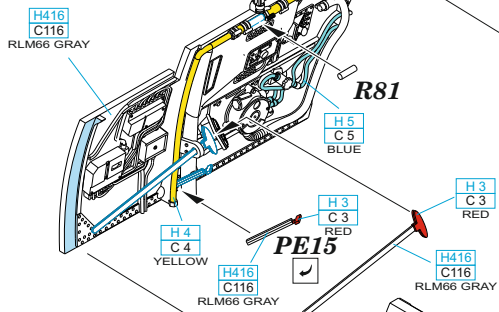

3

5

DECALS decal 7

DECAL

E

H416 C116 RLM66 GRAY

R238

do not glue PE18

PE18

MC214 DARK IRON

H416 C116 RLM66 GRAY

4