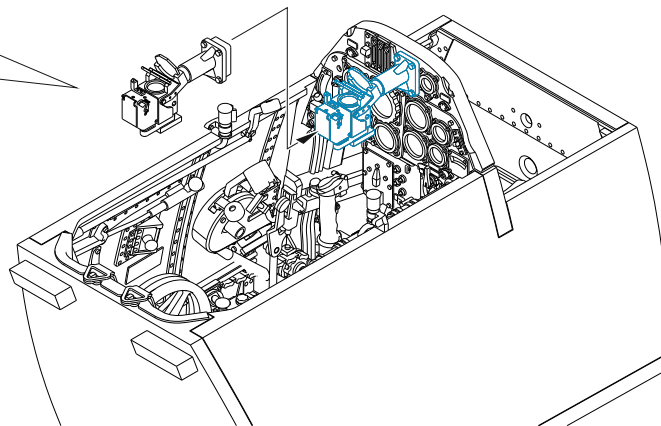

3

5

DECALS decal 7

DECAL

E

H416 C116 RLM66 GRAY

R238

do not glue PE18

PE18

MC214 DARK IRON

H416 C116 RLM66 GRAY

4