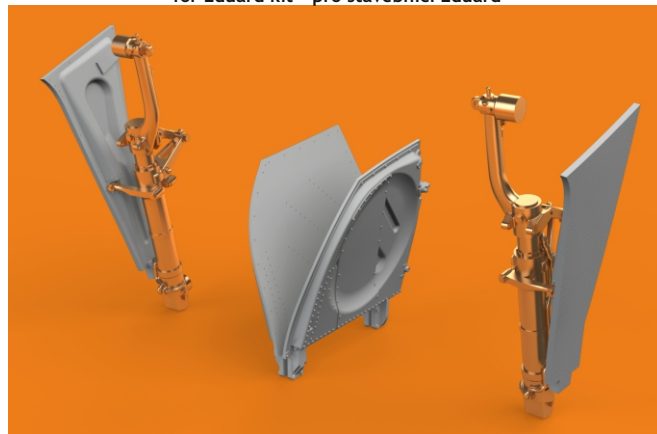

# 648 994 P-51B/C undercarriage legs BRONZE

for Eduard kit - pro stavebnici Eduard

1/48 scale

# 648 994 P-51B/C undercarriage legs BRONZE

1/48

for Eduard kit - pro stavebnici Eduard

SM201  
SUPER FINE  
SILVER 2

**R13**

C352  
CHROMATE  
YELLOW

**plastic part** ? **BRASSIN**

SM201  
SUPER FINE  
SILVER 2

**CAMOUFLAGE  
COLOR**

**R15**

- REMOVE ODSTRANIT
- BEND OHNOUT
- GRIND OBRUSIT
- OPTION VOLBA
- DRILL HOLE VRTAT OTVOR
- REPLACE NAHRADIT
- SYMMETRICAL ASSEMBLY SYMETRICKA MONTAZ
- SCRIBE THE PANEL AND HOLES RYTI
- REVERSE SIDE OTOCIT