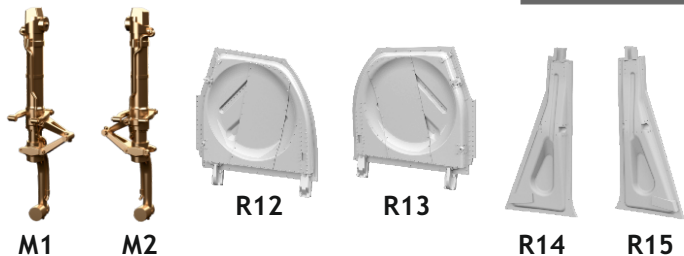

# 648 994 P-51B/C undercarriage legs BRONZE

for Eduard kit - pro stavebnici Eduard

1/48 scale

# 648 994 P-51B/C undercarriage legs BRONZE

1/48

for Eduard kit - pro stavebnici Eduard

SM201  
SUPER FINE  
SILVER 2

**R13**

C352  
CHROMATE  
YELLOW

**plastic part** ? **BRASSIN**

SM201  
SUPER FINE  
SILVER 2

**CAMOUFLAGE  
COLOR**

**R15**

- REMOVE ODSTRANIT
- BEND OHNOUT
- GRIND OBRUSIT
- OPTION VOLBA
- DRILL HOLE VRTAT OTVOR
- REPLACE NAHRADIT
- SYMMETRICAL ASSEMBLY SYMETRICKA MONTAZ
- SCRIBE THE PANEL AND HOLES RYTI
- REVERSE SIDE OTOCIT