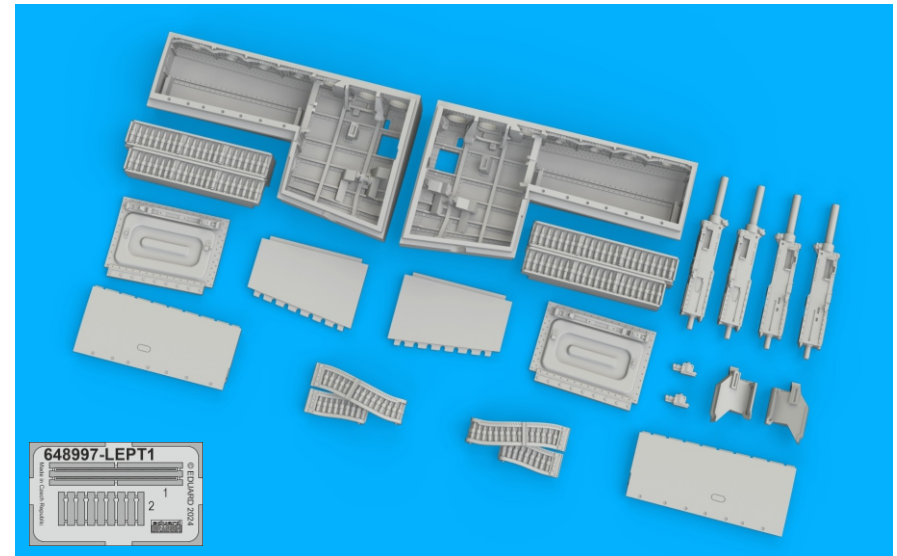

BEST ~~BRASS~~ RESIN AROUND!