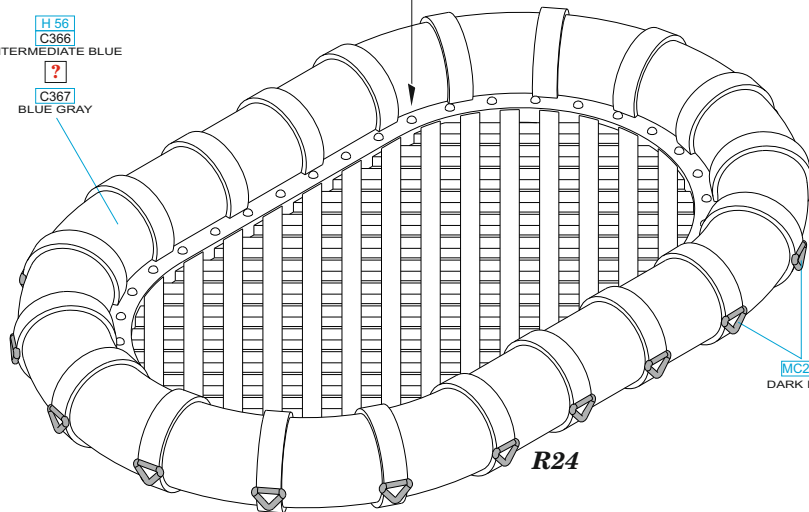

H 56
C366
INTERMEDIATE BLUE
?
C367
BLUE GRAY

H 56
C366
INTERMEDIATE BLUE
?
C367
BLUE GRAY