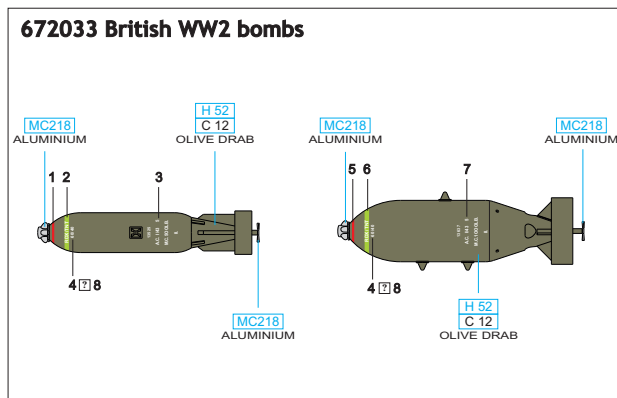

672 033 British WW2 bombs

500lb / 1000lb

1/72

BEST BRASS RESIN AROUND!