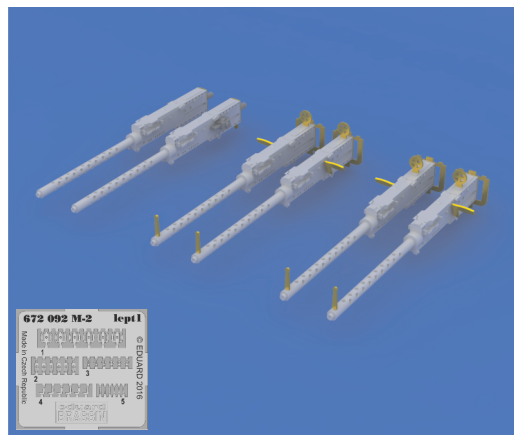

672 092 M-2 Browning guns

1/72

BRASSIN

BRASSIN

eduard