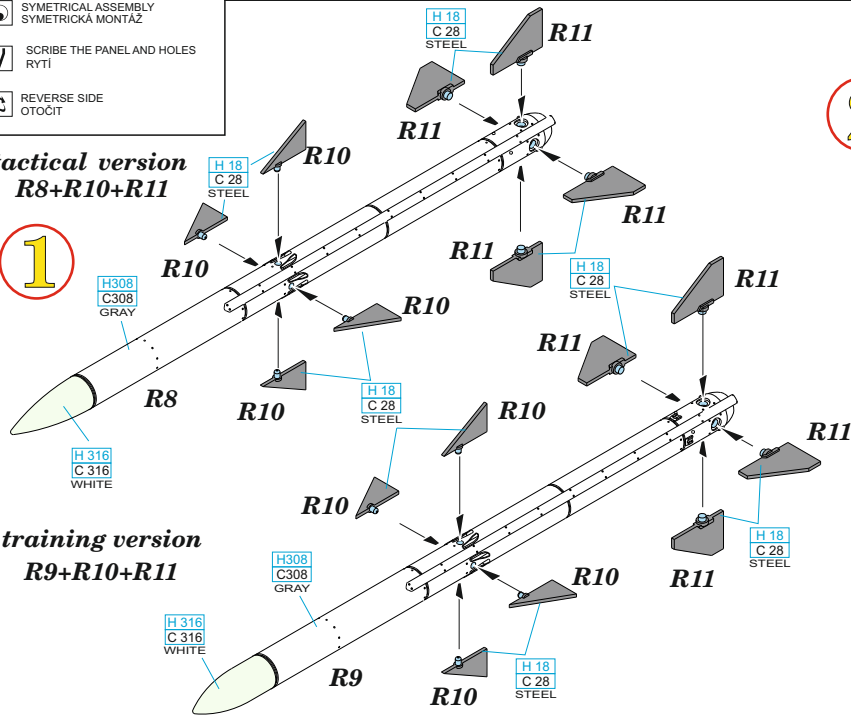

training version

- REMOVE
  ODSTRANIT
- BEND
  OHNOUT
- GRIND
  OBROUSIT
- OPTION
  VOLBA
- DRILL HOLE
  VRTAT OTVOR
- REPLACE
  NAHRADIT

SYMMETRICAL ASSEMBLY
SYMETRICKÁ MONTÁŽ

SCRIBE THE PANEL AND HOLES
RYTI

REVERSE SIDE
OTOČIT

CORRECT POSITION

CORRECT POSITION

tactical version
R8+R10+R11

1

training version
R9+R10+R11

2

tactical version