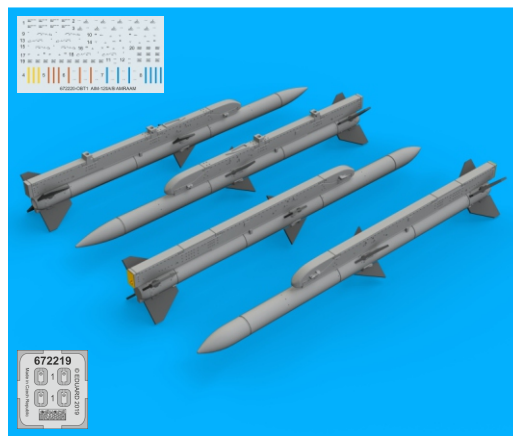

672 220 AIM-120A/B AMRAAM

1/72 scale

COLOURS

GSI Creos (GUNZE)			Mr.METAL COLOR	
AQUEOUS	Mr.COLOR	STEEL		
[H 18]	[C 28]	STEEL		
[H308]	[C308]	GRAY		
[H316]	[C316]	WHITE		

This product contains metal and resin detail parts for upgrading scale plastic models. When selecting this set make sure that it is for the kit mentioned in product name as these sets are made specifically for that kit. When upgrading the model some cutting or corrections may be necessary for parts to fit accurately. **WARNING!** This set contains small and sharp parts. Work carefully in a ventilated and well-lit room. Safety glasses are recommended. This product is not suitable for children below 14 years of age.

www.eduard.com

435 21 Obrnice 170
Czech Republic

12,95

672 220 AIM-120A/B AMRAAM

1/72

BEST BRASS RESIN AROUND!

-  REMOVE
ODSTRANIT
-  BEND
OHNOUT
-  GRIND
OBROUSIT
-  OPTION
VOLBA
-  DRILL HOLE
VRTAT OTVOR
-  REPLACE
NAHRADIT

 SYMMETRICAL ASSEMBLY
SYMETRICKÁ MONTÁŽ

 SCRIBE THE PANEL AND HOLES
RYTI

 REVERSE SIDE
OTOČIT

CORRECT POSITION

R5 - Lavett RB99

CORRECT POSITION

R4 - LAU-129

tactical version
R8+R10+R11