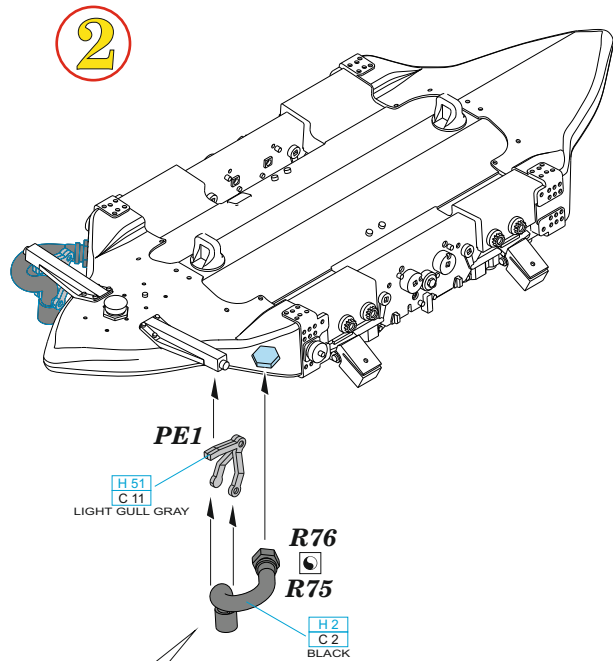

435 21 Obrnice 170
Czech Republic

www.eduard.com
9,95

672 261

BRU-57A rack

1/72

BRU-57A rack

BEST BRASS RESIN AROUND!

1

2

- | | | | |
|--|---|--|---------------------|
| | REMOVE
ODSTRANIT | | BEND
OHNOUIT |
| | GRIND
OBROUSIT | | OPTION
VOLBA |
| | DRILL HOLE
VRTAT OTVOR | | REPLACE
NAHRADIT |
| | SYMMETRICAL ASSEMBLY
SYMETRICKA MONTAZ | | |
| | SCRIBE THE PANEL AND HOLES
RYTI | | |
| | REVERSE SIDE
OTOČIT | | |