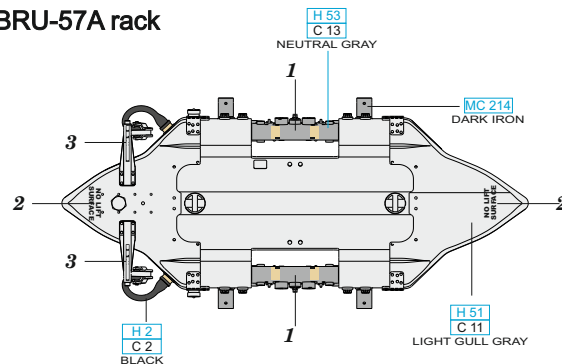

BRU-57A rack

BEST BRASS RESIN AROUND!