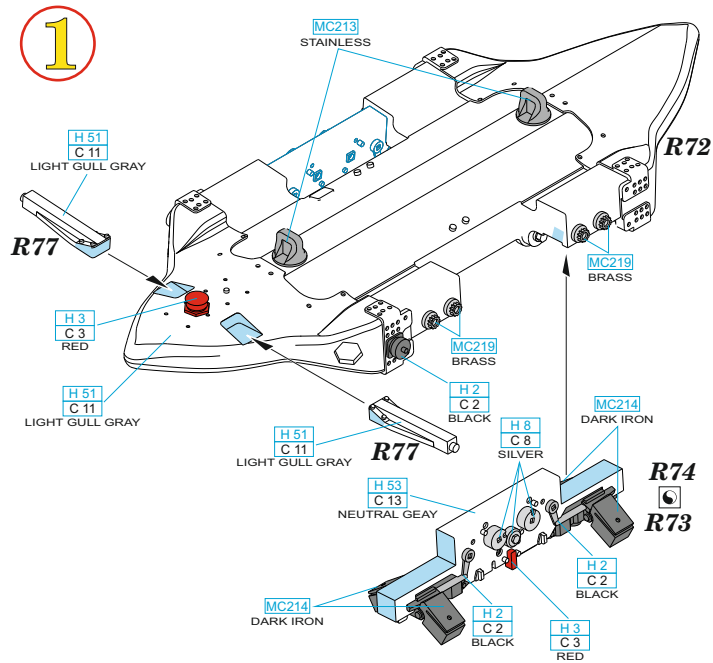

435 21 Obrnice 170
Czech Republic

www.eduard.com
9,95

672 261

BRU-57A rack

1/72

BRU-57A rack

BEST BRASS RESIN AROUND!

1

2

- | | | | |
|--|---|--|---------------------|
| | REMOVE
ODSTRANIT | | BEND
OHNOUIT |
| | GRIND
OBROUSIT | | OPTION
VOLBA |
| | DRILL HOLE
VRTAT OTVOR | | REPLACE
NAHRADIT |
| | SYMMETRICAL ASSEMBLY
SYMETRICKA MONTAZ | | |
| | SCRIBE THE PANEL AND HOLES
RYTI | | |
| | REVERSE SIDE
OTOČIT | | |