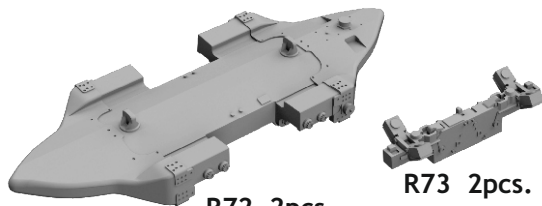

672 261 BRU-57A rack

1/72 scale

R72 2pcs.

R73 2pcs.

R75
2pcs.

R76
2pcs.

R77
4pcs.

R74 2pcs.

This product contains metal and resin detail parts for upgrading scale plastic models. When selecting this set make sure that it is for the kit mentioned in product name as these sets are made specifically for that kit. When upgrading the model some cutting or corrections may be necessary for parts to fit accurately. **WARNING!** This set contains small and sharp parts. Work carefully in a ventilated and well-lit room. Safety glasses are recommended. This product is not suitable for children below 14 years of age.