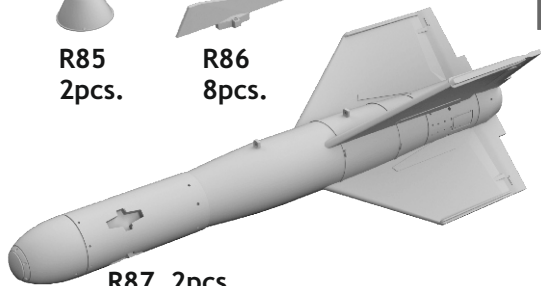

672 272 GBU-15(V)1/B

**eduard**  
**BRASSIN**

1/72 scale

R85  
2pcs.

R86  
8pcs.

R87 2pcs.

**COLOURS**

GSI Creos (GUNZE)		Mr.METAL COLOR	
AQUEOUS	Mr.COLOR	Mr.METAL COLOR	
[H 3]	[C 3]	RED	[MC218] ALUMINIUM
[H 8]	[C 8]	SILVER	
[H 52]	[C 12]	OLIVE DRAB	
[H 93]	[C 50]	CLEAR BLUE	

This product contains metal and resin detail parts for upgrading scale plastic models. When selecting this set make sure that it is for the kit mentioned in product name as these sets are made specifically for that kit. When upgrading the model some cutting or corrections may be necessary for parts to fit accurately. **WARNING!** This set contains small and sharp parts. Work carefully in a ventilated and well-lit room. Safety glasses are recommended. This product is not suitable for children below 14 years of age.