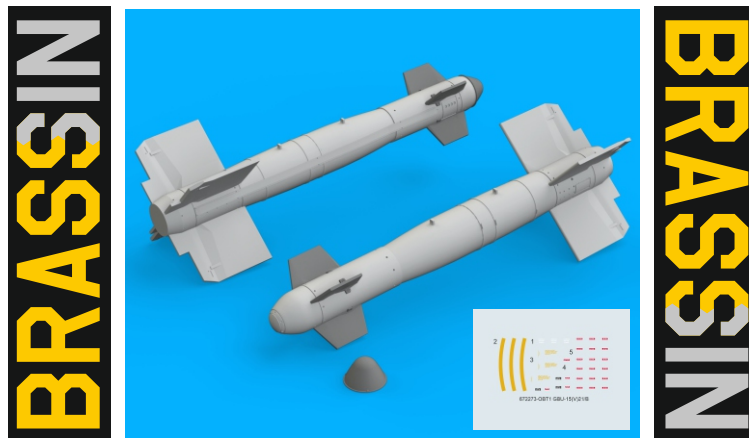

672 273 GBU-15(V)21/B

eduard
BRASSIN

672 273

GBU-15(V)21/B

1/72

R84
8pcs.

R85
2pcs.

R83 2pcs.

1/72 scale

COLOURS

GSI Creos (GUNZE)		Mr.METAL COLOR	
AQUEOUS	Mr.COLOR	Mr.COLOR	
[H 3]	[C 3]	RED	
[H 8]	[C 8]	SILVER	
[H 52]	[C 12]	OLIVE DRAB	
[H 93]	[C 50]	CLEAR BLUE	
		[MC218]	ALUMINIUM

This product contains metal and resin detail parts for upgrading scale plastic models. When selecting this set make sure that it is for the kit mentioned in product name as these sets are made specifically for that kit. When upgrading the model some cutting or corrections may be necessary for parts to fit accurately. **WARNING!** This set contains small and sharp parts. Work carefully in a ventilated and well-lit room. Safety glasses are recommended. This product is not suitable for children below 14 years of age.

Tento výrobek obsahuje leptané a odlévané detaily pro úpravu a vylepšení plastického modelu. Při výběru sady kovových detailů zkontrolujte, zda je určena pro model, který chcete upravit. Model, pro který je sada určena, je uveden u názvu výrobku. Pro přesnou aplikaci kovových a odlévaných dílů může být zapotřebí upravit díly upraveného modelu. **POZOR!** Sada obsahuje malé ostré díly. Pracujte ve větrané a dobře osvětlené místnosti. Doporučujeme použití ochranných brýlí. Tento výrobek není vhodný pro děti mladší 14 let.

eduard

www.eduard.com
12,95

435 21 Obrnice 170
Czech Republic

eduard

BEST BRASS RESIN AROUND!