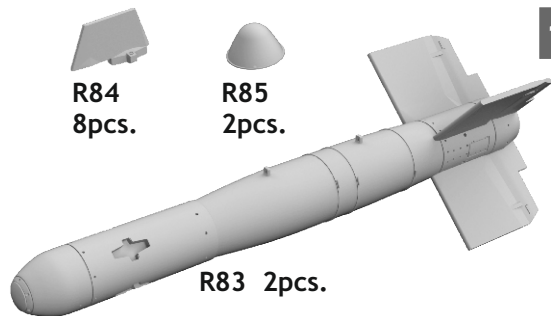

672 273 GBU-15(V)21/B

**eduard**  
**BRASSIN**

672 273

GBU-15(V)21/B

1/72

R84  
8pcs.

R85  
2pcs.

R83 2pcs.

1/72 scale

**COLOURS**

GSI Creos (GUNZE)		Mr.METAL COLOR	
AQUEOUS	Mr.COLOR	Mr.COLOR	
[H 3]	[C 3]	RED	
[H 8]	[C 8]	SILVER	
[H 52]	[C 12]	OLIVE DRAB	
[H 93]	[C 50]	CLEAR BLUE	
		[MC218]	ALUMINIUM

This product contains metal and resin detail parts for upgrading scale plastic models. When selecting this set make sure that it is for the kit mentioned in product name as these sets are made specifically for that kit. When upgrading the model some cutting or corrections may be necessary for parts to fit accurately. **WARNING!** This set contains small and sharp parts. Work carefully in a ventilated and well-lit room. Safety glasses are recommended. This product is not suitable for children below 14 years of age.