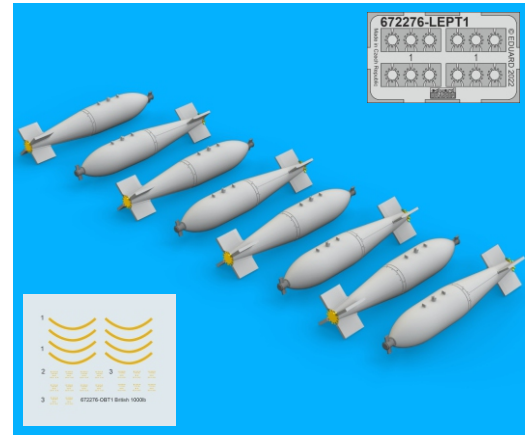

672 276 British 1000lb free fall bombs

1/72 scale

R30
8pcs.

R29 8pcs.

COLOURS

GSI Creos (GUNZE)		Mr.METAL COLOR	
AQUEOUS	Mr.COLOR		
[H 3]	[C 3]	RED	
[H 8]	[C 8]	SILVER	
[H 52]	[C 12]	OLIVE DRAB	

This product contains metal and resin detail parts for upgrading scale plastic models. When selecting this set make sure that it is for the kit mentioned in product name as these sets are made specifically for that kit. When upgrading the model some cutting or corrections may be necessary for parts to fit accurately. **WARNING!** This set contains small and sharp parts. Work carefully in a ventilated and well-lit room. Safety glasses are recommended. This product is not suitable for children below 14 years of age.

www.eduard.com
14,95

435 21 Obrnice 170
Czech Republic

672 276

British 1000lb free fall bombs

1/72

British 1000lb free fall bombs

BEST BRASS RESIN AROUND!

R29

H 52
C 12
OLIVE DRAB

PE1

R29

H 8
C 8
SILVER

H 52
C 12
OLIVE DRAB

R30

H 3
C 3
RED

H 8
C 8
SILVER

	REMOVE ODSTRANIT		BEND OHNOUT
	GRIND OBROUSIT		OPTION VOLBA
	DRILL HOLE VRTAT OTVOR		REPLACE NAHRADIT
	SYMMETRICAL ASSEMBLY SYMETRICKÁ MONTÁŽ		SCRIBE THE PANEL AND HOLES RYTI
	REVERSE SIDE OTOČIT		