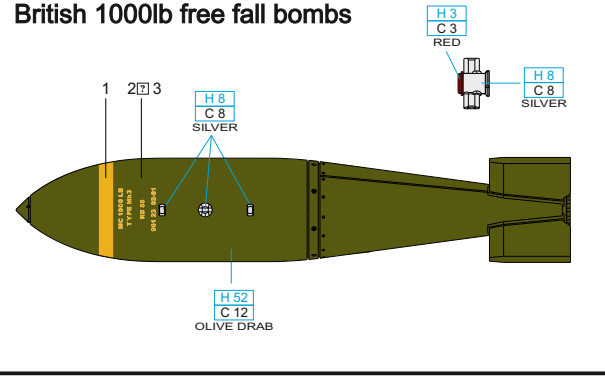

British 1000lb free fall bombs

BEST BRASS RESIN AROUND!