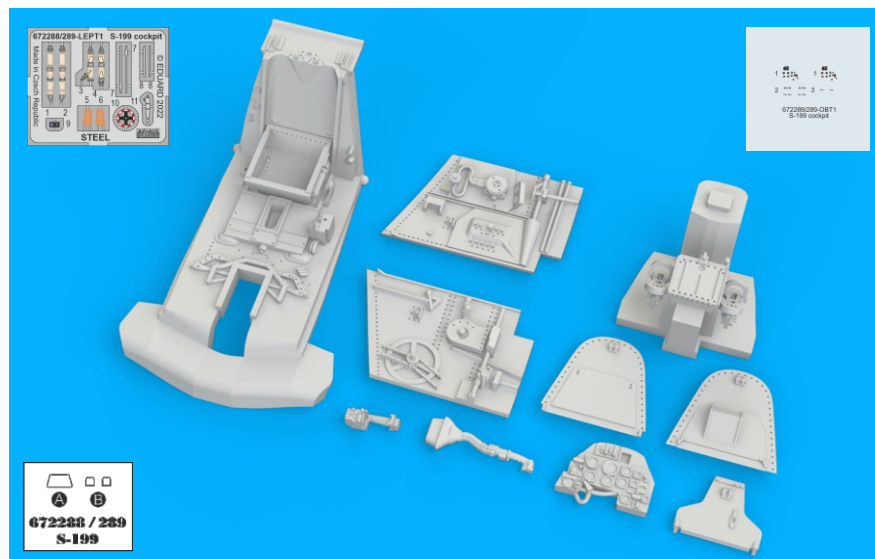

BEST ~~BRASS~~ RESIN AROUND!