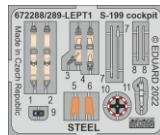

672 289 S-199 cockpit bubble canopy

for Eduard kit - pro stavebnici Eduard

eduard
BRASSIN
Print

1/72 scale

672 289

S-199 cockpit bubble canopy

for Eduard kit - pro stavebnici Eduard

1/72