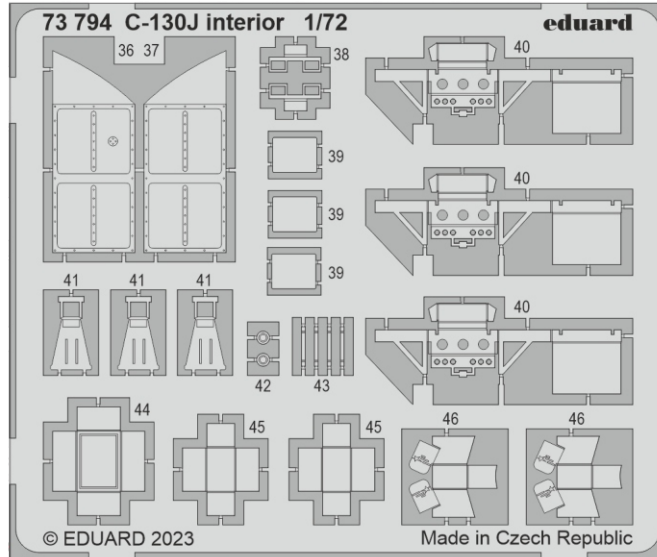

10

final assembly
H40, H41

ADJUST THE LENGTH OF PLASTIC PARTS
H27/H28
TO KEEP RAMP IN CORRECT POSITION

 **H35**
2 sets

A

final assembly
H40, H41

A

 **H35**

A

 **H35**

Related products: 73 794 C-130J interior 1/72

Related products: 73 796 C-130J cargo seatbelts 1/72

Related products: 73 797 C-130J cargo interior 1/72