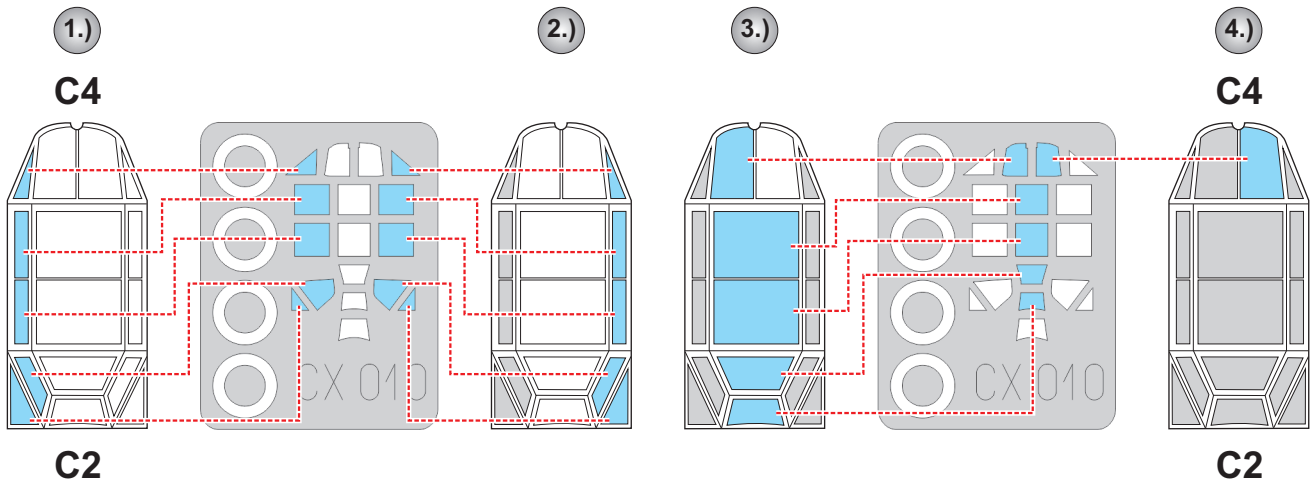

eduard
MASK

Bf 109E-4 1/72

The die-cut mask for accurate canopy frame painting of the
Tamiya 60755 scale 1/72

CX 010

5.)  **INTERIOR COLOR**

6.)  **CAMOUFLAGE COLOR**

7.) **REMOVE MASK**