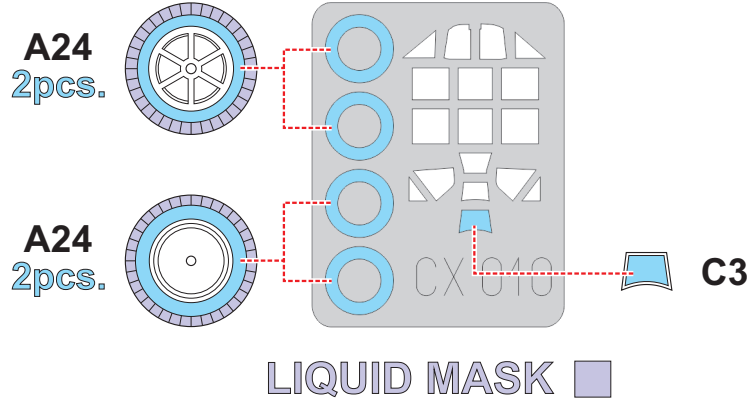

eduard
MASK

Bf 109E-4 1/72

The die-cut mask for accurate canopy frame painting of the
Tamiya 60755 scale 1/72

CX 010

5.)  **INTERIOR COLOR**

6.)  **CAMOUFLAGE COLOR**

7.) **REMOVE MASK**