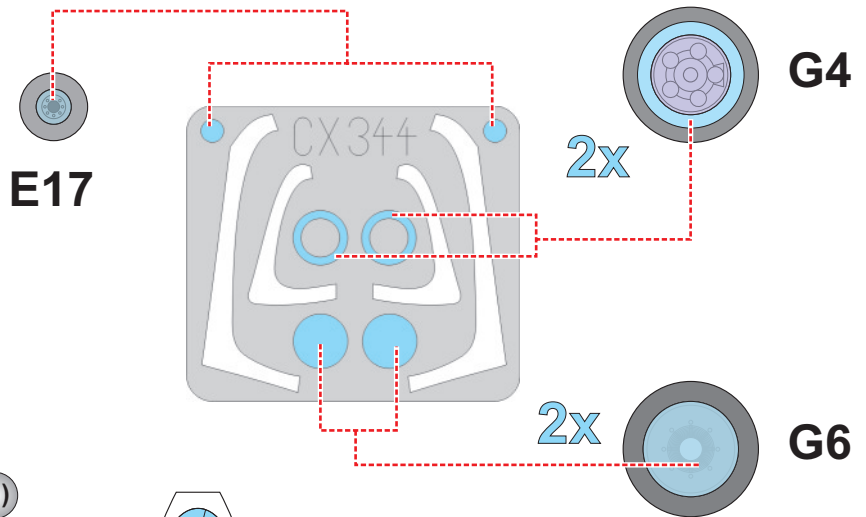

eduard
MASK

CX 344

EF-2000 single seater 1/72

The die-cut mask for accurate canopy frame painting of the
Hasegawa scale 1/72 KIT

1.) LIQUID MASK ■

2.)

3.)

LIQUID MASK ■