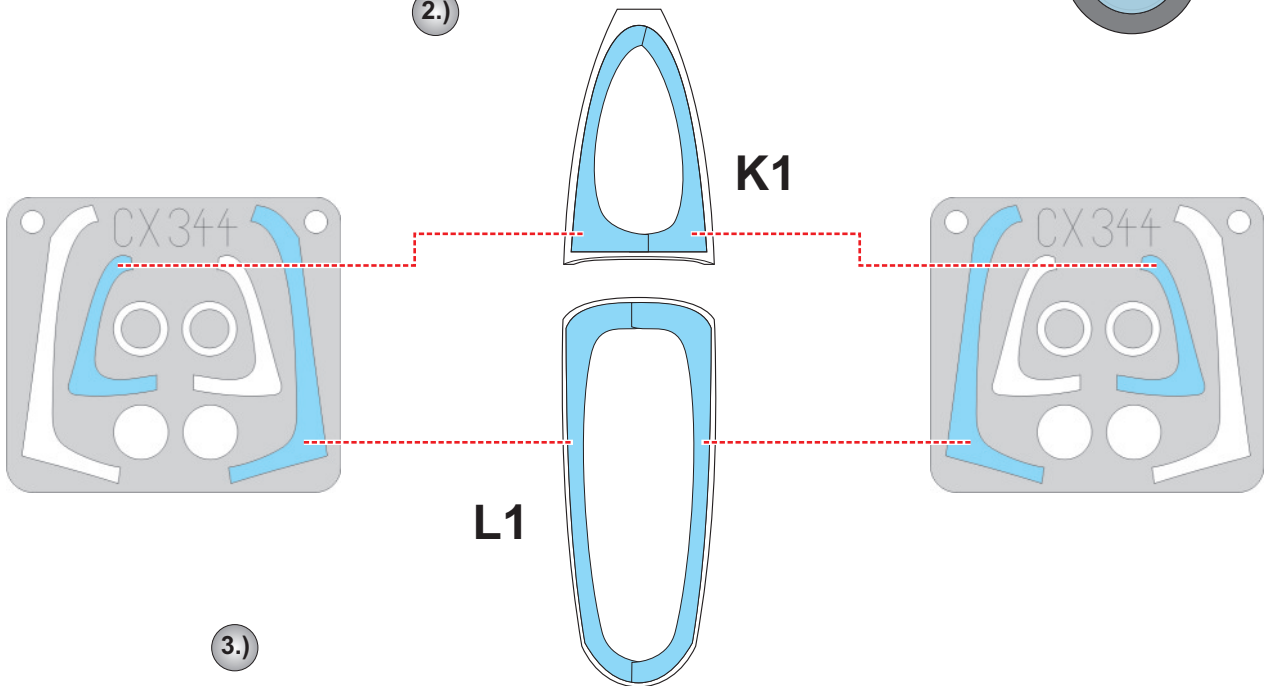

eduard
MASK

CX 344

EF-2000 single seater 1/72

The die-cut mask for accurate canopy frame painting of the
Hasegawa scale 1/72 KIT

1.) LIQUID MASK ■

2.)

3.)

LIQUID MASK ■