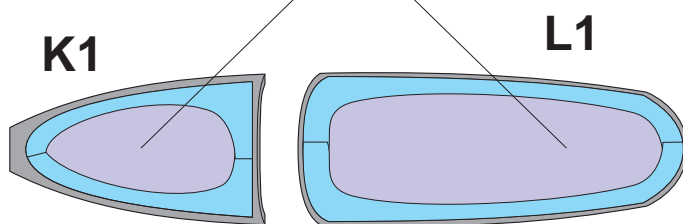

eduard
MASK

CX 344

EF-2000 single seater 1/72

The die-cut mask for accurate canopy frame painting of the
Hasegawa scale 1/72 KIT

1.) LIQUID MASK ■

2.)

3.)

LIQUID MASK ■

4.)