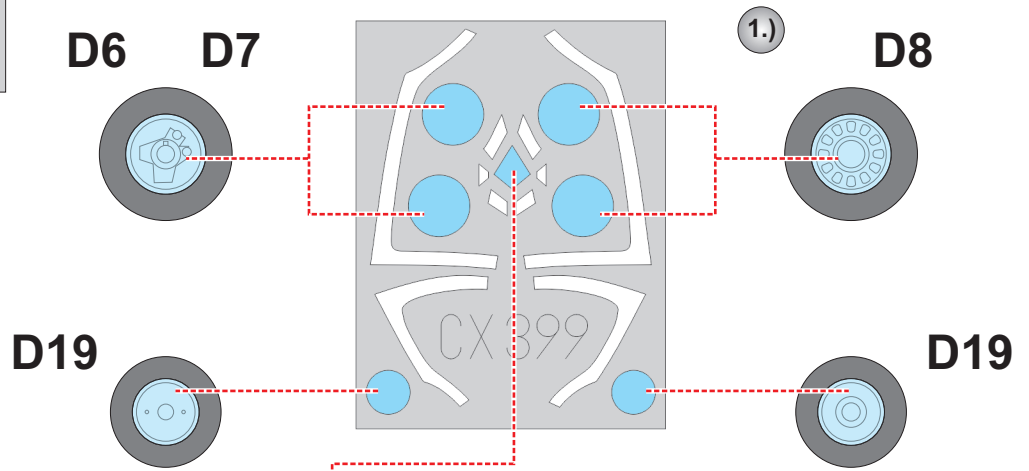

eduard
MASK

F-35 1/72

The die-cut mask for accurate canopy frame painting of the
Hasegawa 01572 scale 1/72 KIT

CX 399

LIQUID MASK