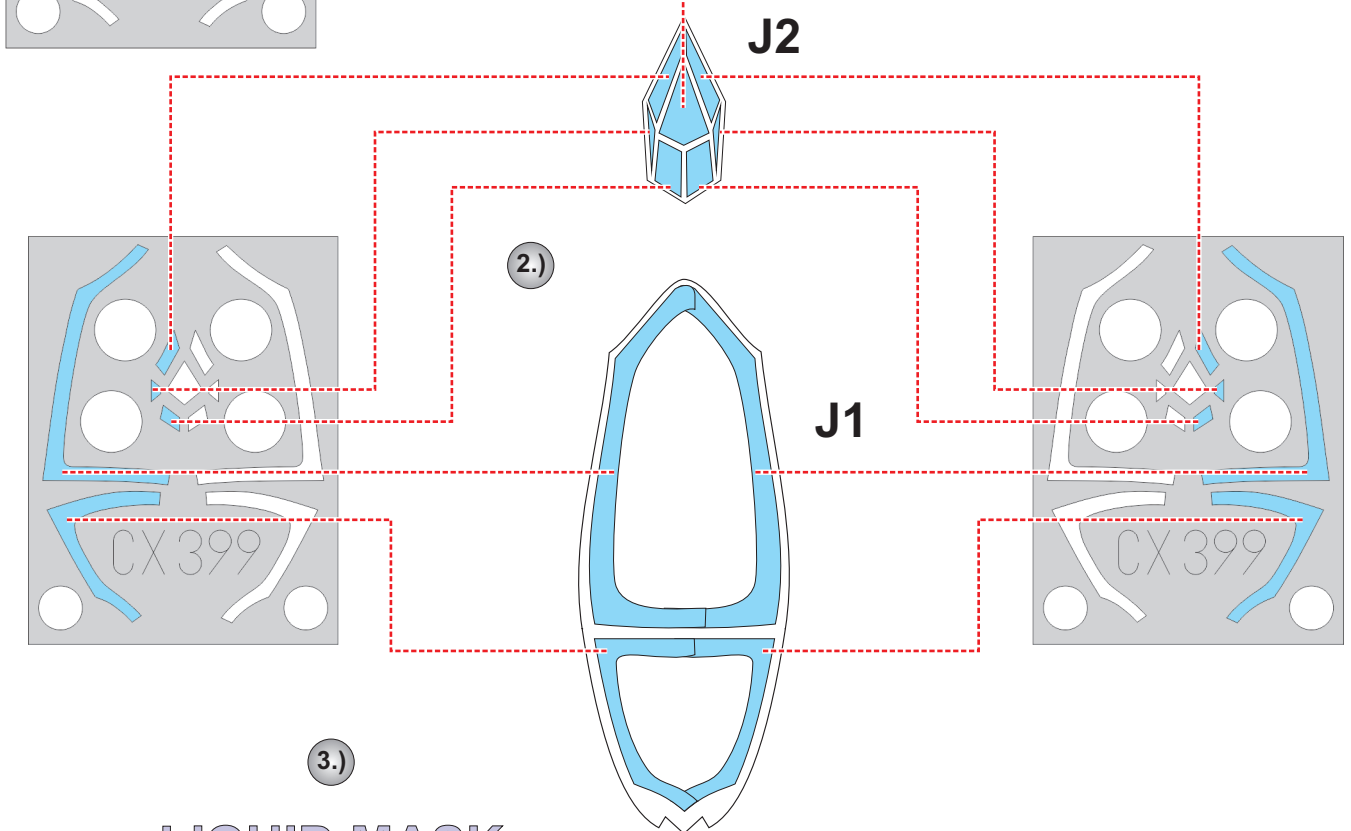

**eduard**  
**MASK**

# F-35 1/72

The die-cut mask for accurate canopy frame painting of the  
*Hasegawa 01572* scale 1/72 KIT

### LIQUID MASK