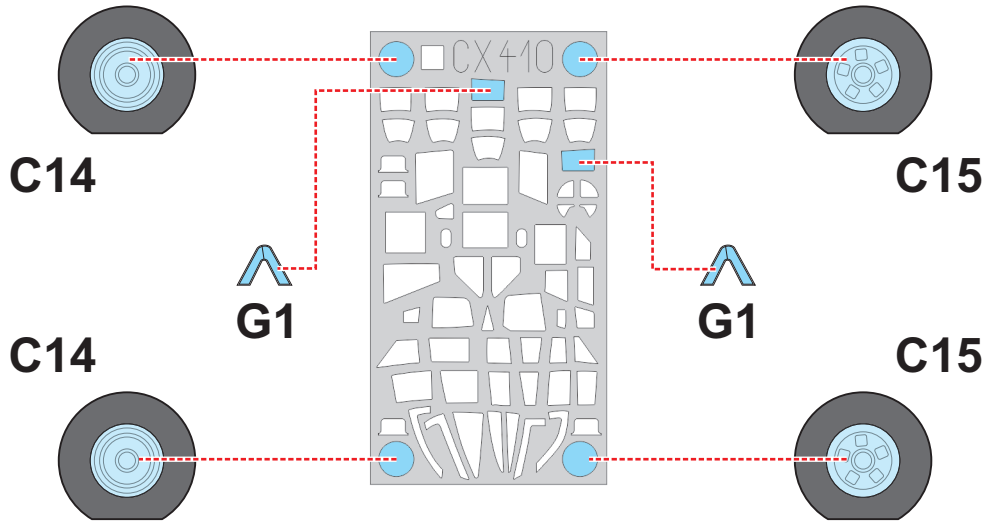

eduard
MASK

CX 410

Blenheim Mk.IVF 1/72

The die-cut mask for accurate canopy frame painting of the
Airfix A04017 scale 1/72 KIT

LIQUID MASK

LIQUID MASK