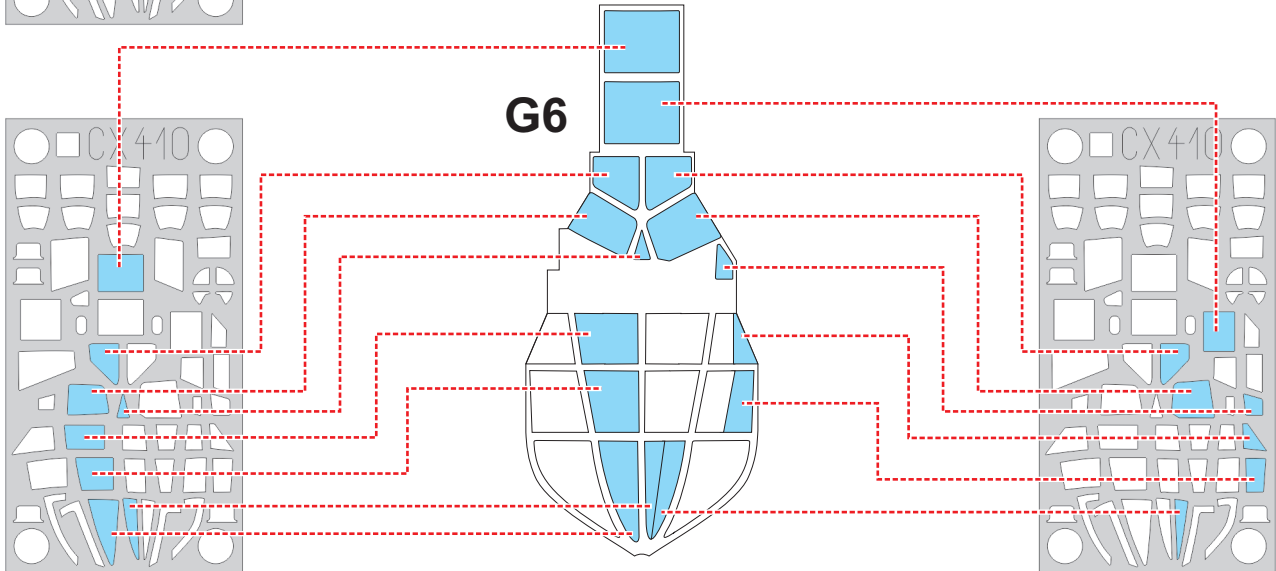

eduard
MASK

CX 410

Blenheim Mk.IVF 1/72

The die-cut mask for accurate canopy frame painting of the
Airfix A04017 scale 1/72 KIT

LIQUID MASK

LIQUID MASK