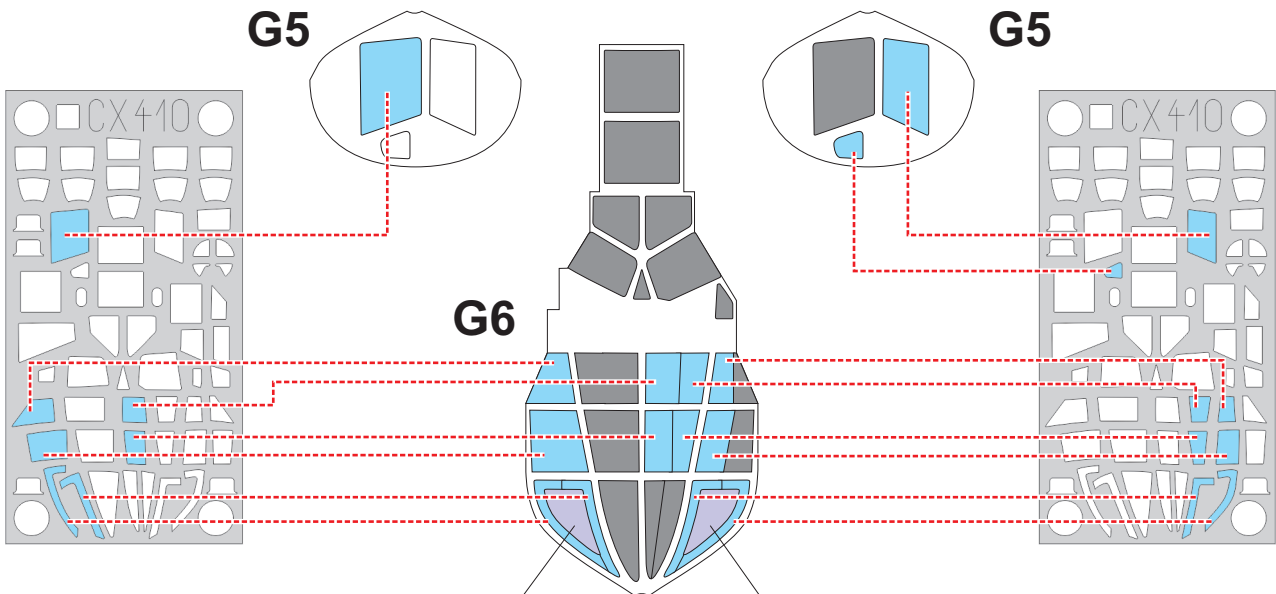

eduard
MASK

CX 410

Blenheim Mk.IVF 1/72

The die-cut mask for accurate canopy frame painting of the
Airfix A04017 scale 1/72 KIT

LIQUID MASK

LIQUID MASK