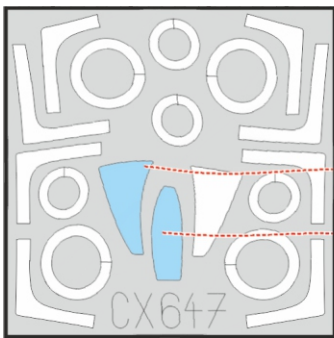

# F-14B

CX 647

for kit **ACADEMY**

scale **1/72**

LIQUID MASK

Canopy

G2

2.)