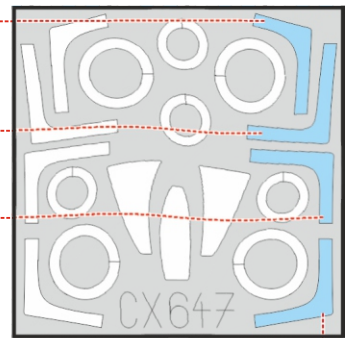

# F-14B

CX 647

for kit **ACADEMY**

scale **1/72**

LIQUID MASK

Canopy

G2

2.)