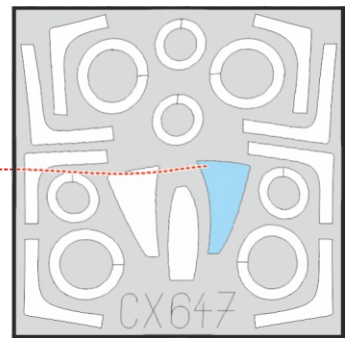

# F-14B

CX 647

for kit **ACADEMY**

scale **1/72**

LIQUID MASK

Canopy

G2

2.)