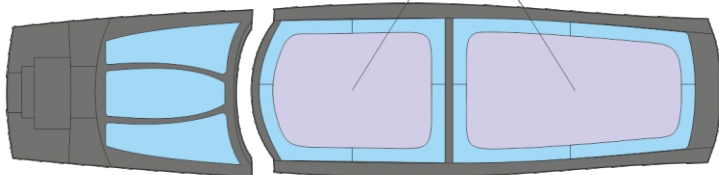

2.)

LIQUID MASK