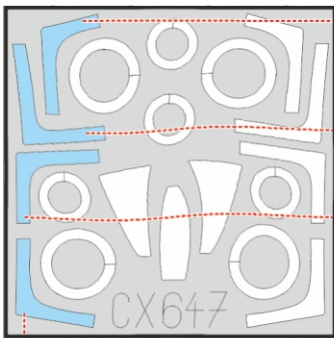

# F-14B

CX 647

for kit **ACADEMY**

scale **1/72**

LIQUID MASK

Canopy

G2

2.)