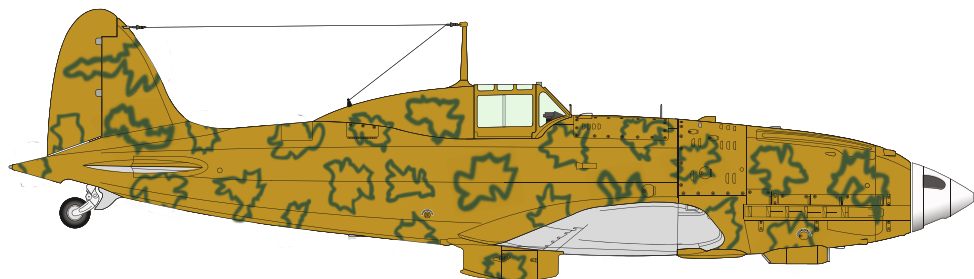

SCALE  
1/32

Italian smoke rings camouflage

ITEM #  
D32014

SEE YOUR REFERENCES  
FOR DECAL POSITION

DESIGNED EXCLUSIVELY FOR MC.202/205

Eduard - Model Accessories, 435 21 Obrnice 170,  
Czech Republic

WWW.EDUARD.COM