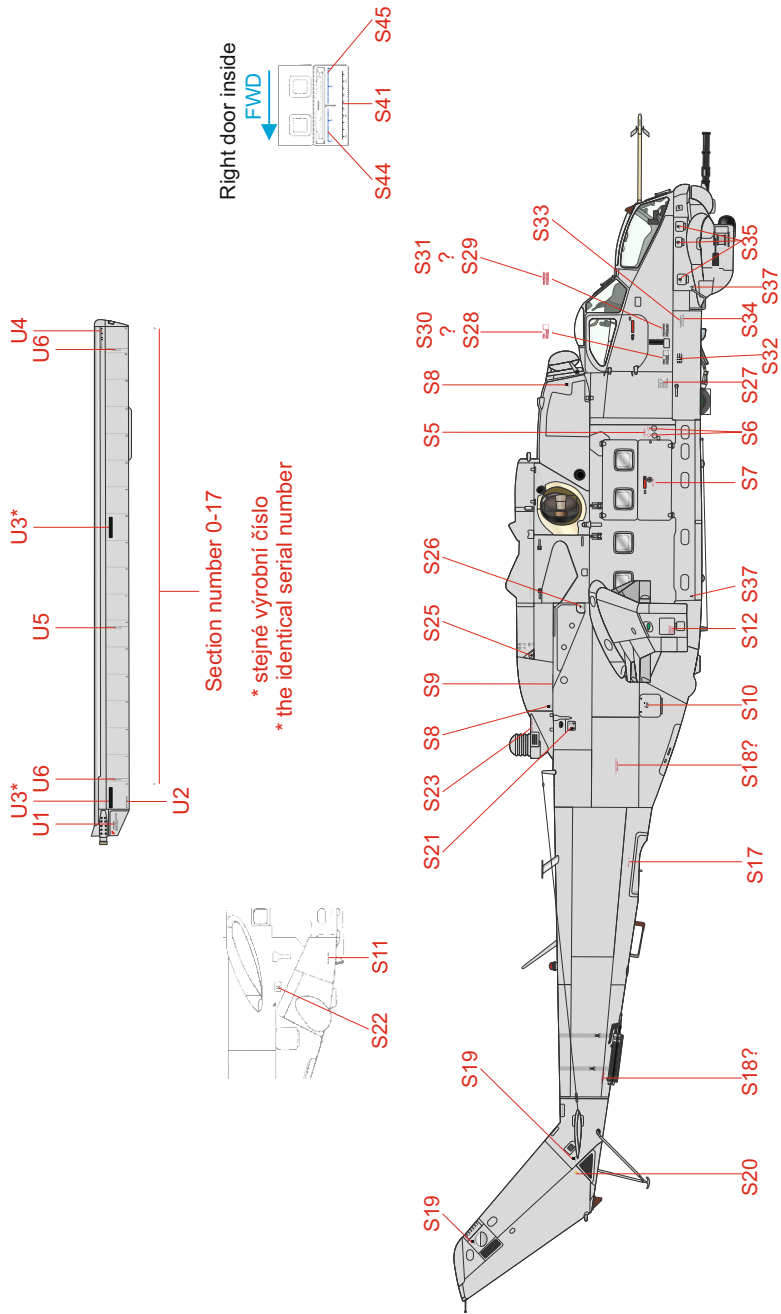

SCALE
1/48

Mi-24V czech stencil

ITEM #
D48060

DESIGNED EXCLUSIVELY FOR Mi-24V BY ZVEZDA

Eduard - Model Accessories, 435 21 Obrnice 170,
Czech Republic

WWW.EDUARD.COM

D48060 Mi-24V stencils Czech 1/48

8 591437 1552399

Section number 0-17
 * stejné výrobní číslo
 * the identical serial number

Right door inside

FWD