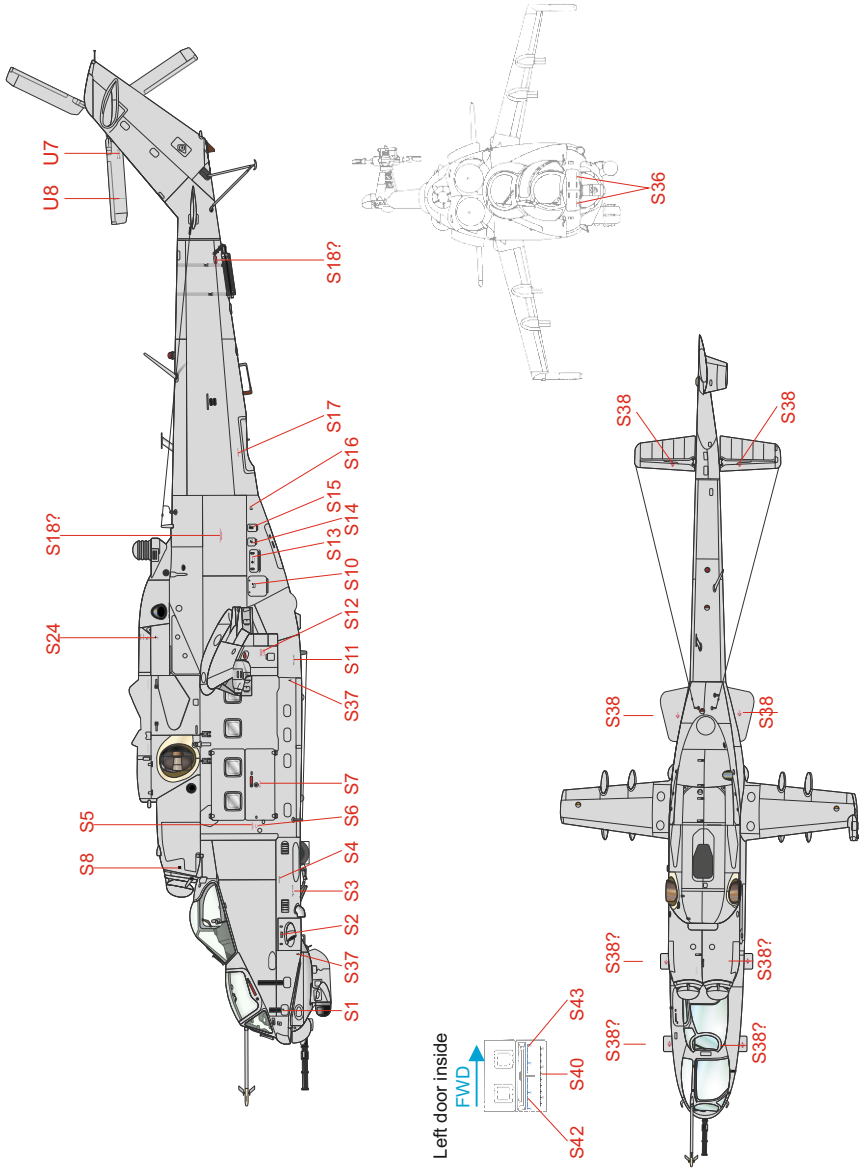

SCALE
1/48

Mi-24V czech stencil

ITEM #
D48060

DESIGNED EXCLUSIVELY FOR Mi-24V BY ZVEZDA

Eduard - Model Accessories, 435 21 Obrnice 170,
Czech Republic

WWW.EDUARD.COM

D48060 Mi-24V stencils Czech 1/48

8 591437 1552399

Section number 0-17
 * stejné výrobní číslo
 * the identical serial number

Right door inside

FWD