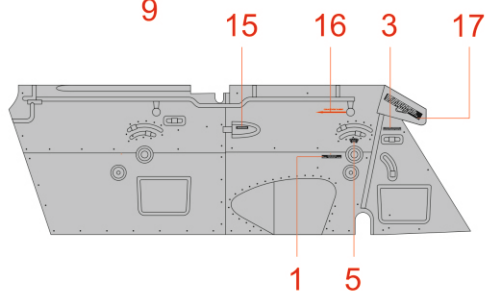

SCALE

1/48

Z-126/226/326/526 cockpit placards D48097

ITEM #

For appropriate decal for every position see your reference

Rear cockpit
Right side

Rear cockpit
Left side

Front cockpit
Right side

Rear instrument
panel cover
(left side)

Front cockpit
Left side

DESIGNED EXCLUSIVELY FOR Z-126/226/326/526 BY EDUARD

Eduard - Model Accessories, 435 21 Obrnice 170, Czech Republic

WWW.EDUARD.COM

D48097

Z-126/226/326/526 cockpit