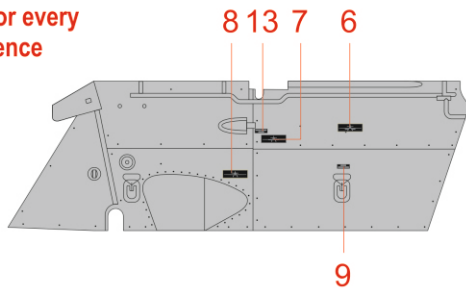

SCALE

1/48

Z-126/226/326/526 cockpit placards D48097

ITEM #

For appropriate decal for every position see your reference

Rear cockpit
Right side

Rear cockpit
Left side

Front cockpit
Right side

Rear instrument
panel cover
(left side)

Front cockpit
Left side

DESIGNED EXCLUSIVELY FOR Z-126/226/326/526 BY EDUARD

Eduard - Model Accessories, 435 21 Obrnice 170, Czech Republic

WWW.EDUARD.COM

D48097

Z-126/226/326/526 cockpit