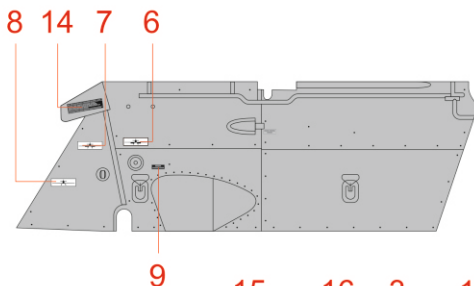

SCALE

1/48

Z-126/226/326/526 cockpit placards D48097

ITEM #

For appropriate decal for every position see your reference

Rear cockpit
Right side

Rear cockpit
Left side

Front cockpit
Right side

Rear instrument
panel cover
(left side)

Front cockpit
Left side

DESIGNED EXCLUSIVELY FOR Z-126/226/326/526 BY EDUARD

Eduard - Model Accessories, 435 21 Obrnice 170, Czech Republic

WWW.EDUARD.COM

D48097

Z-126/226/326/526 cockpit