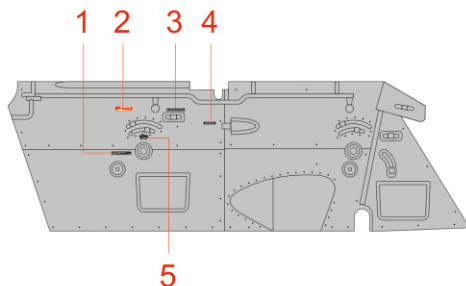

SCALE

1/48

Z-126/226/326/526 cockpit placards D48097

ITEM #

For appropriate decal for every position see your reference

Rear cockpit
Right side

Rear cockpit
Left side

Front cockpit
Right side

Rear instrument
panel cover
(left side)

Front cockpit
Left side

DESIGNED EXCLUSIVELY FOR Z-126/226/326/526 BY EDUARD

Eduard - Model Accessories, 435 21 Obrnice 170, Czech Republic

WWW.EDUARD.COM

D48097

Z-126/226/326/526 cockpit