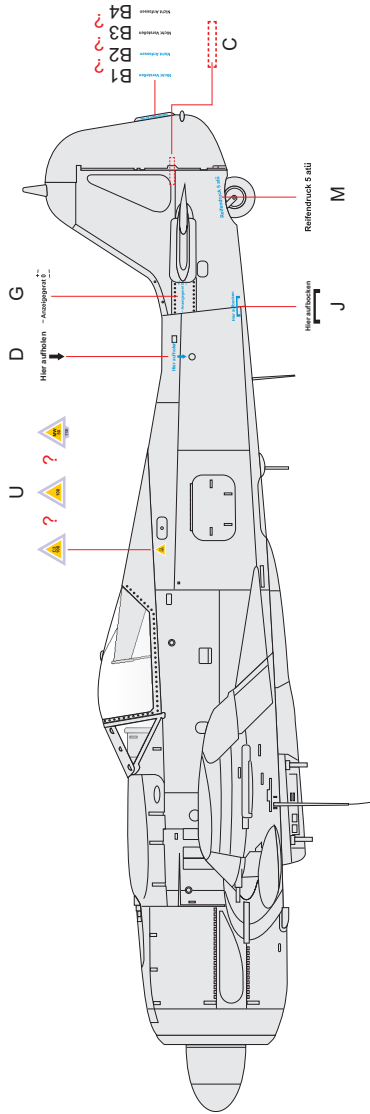

SCALE  
1/72

# Fw 190A stencils

ITEM #  
D72009

DESIGNED EXCLUSIVELY FOR Fw 190A-8 & Fw 190A-8/R2 BY EDUARD

Eduard - Model Accessories, 435 21 Obrnice 170,  
Czech Republic

WWW.EDUARD.COM