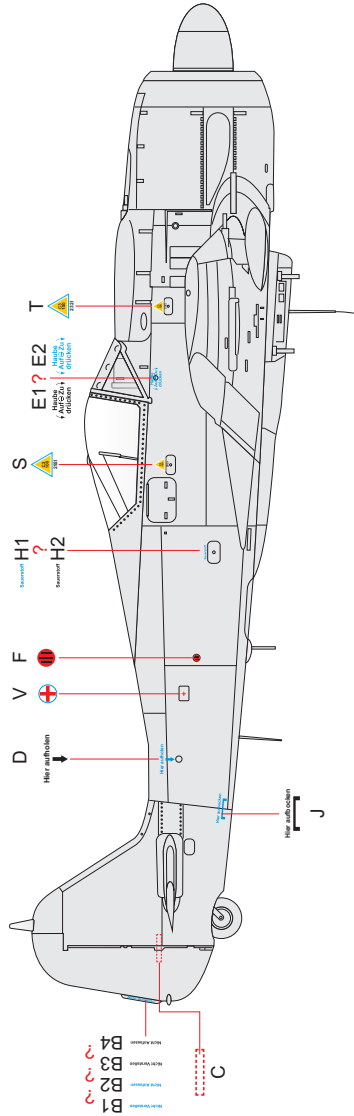

SCALE  
1/72

# Fw 190A stencils

ITEM #  
D72009

DESIGNED EXCLUSIVELY FOR Fw 190A-8 & Fw 190A-8/R2 BY EDUARD

Eduard - Model Accessories, 435 21 Obrnice 170,  
Czech Republic

WWW.EDUARD.COM