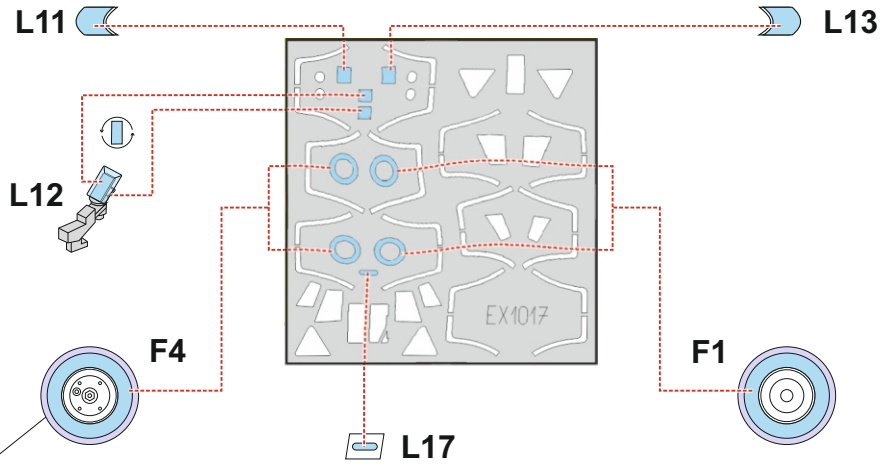

Gannet AS.1/AS.4 TFace

for kit **AIRFIX**

scale **1/48**

LIQUID MASK

OUTSIDE

L4+L5
L6+L7

INSIDE