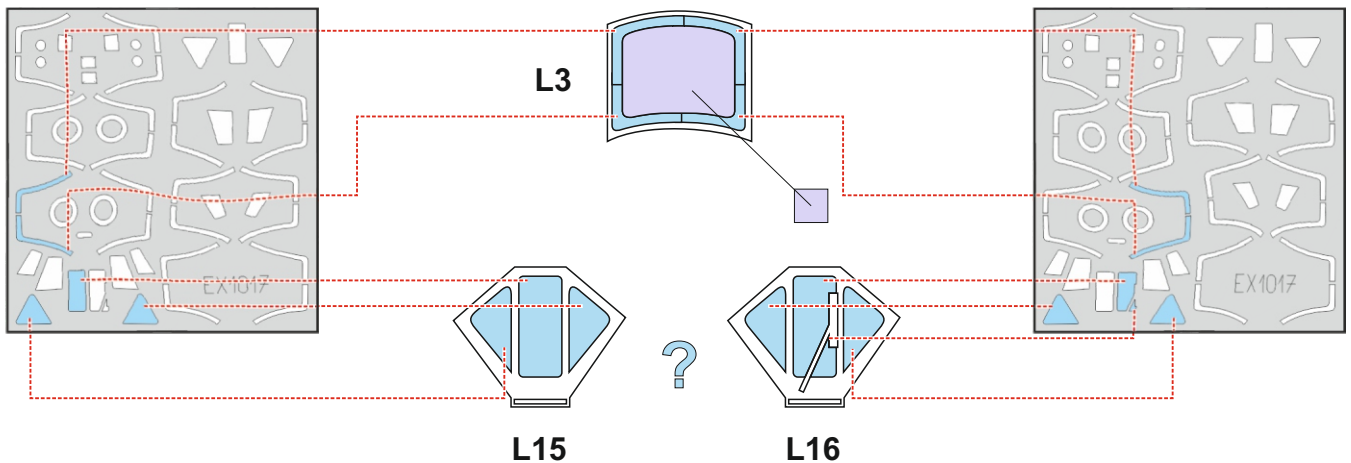

Gannet AS.1/AS.4 TFace

for kit **AIRFIX**

scale **1/48**

LIQUID MASK

OUTSIDE

L4+L5
L6+L7

INSIDE