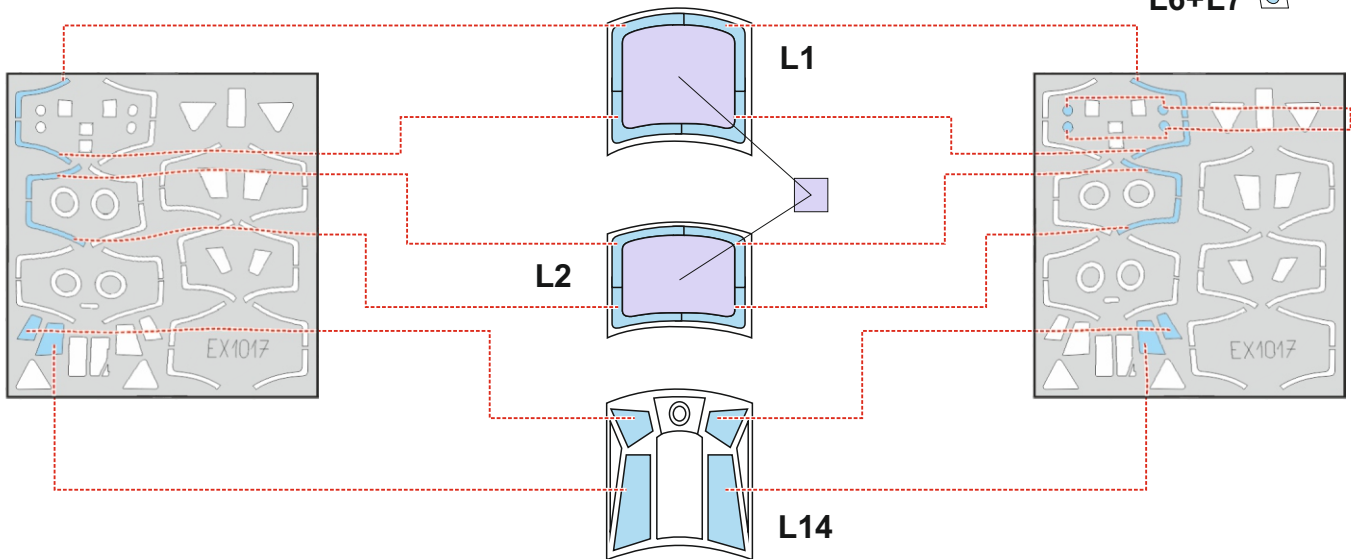

Gannet AS.1/AS.4 TFace

for kit **AIRFIX**

scale **1/48**

LIQUID MASK

OUTSIDE

L4+L5
L6+L7

INSIDE