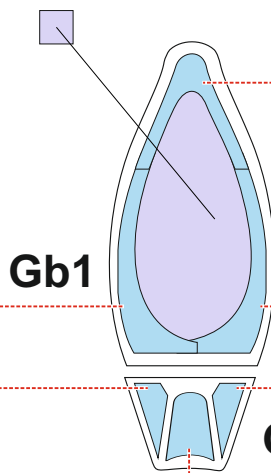

P-47D-30 TFace

for kit **MINIART**

scale **1/48**

Gb3 Gb4

LIQUID MASK

OUTSIDE

Gb5

INSIDE