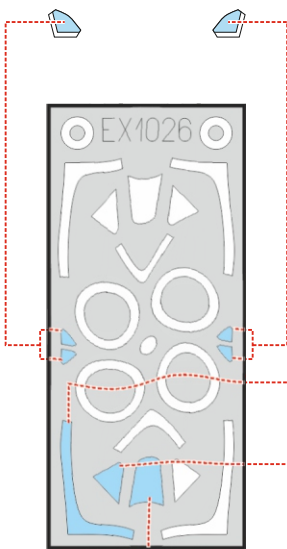

P-47D-30 TFace

for kit **MINIART**

scale **1/48**

Gb3 Gb4

LIQUID MASK

OUTSIDE

Gb5

INSIDE