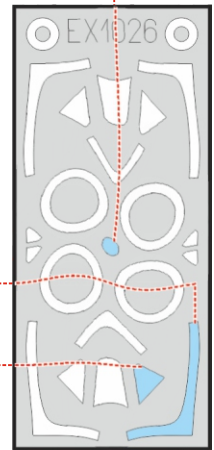

P-47D-30 TFace

for kit **MINIART**

scale **1/48**

Gb3 Gb4

LIQUID MASK

OUTSIDE

Gb5

INSIDE