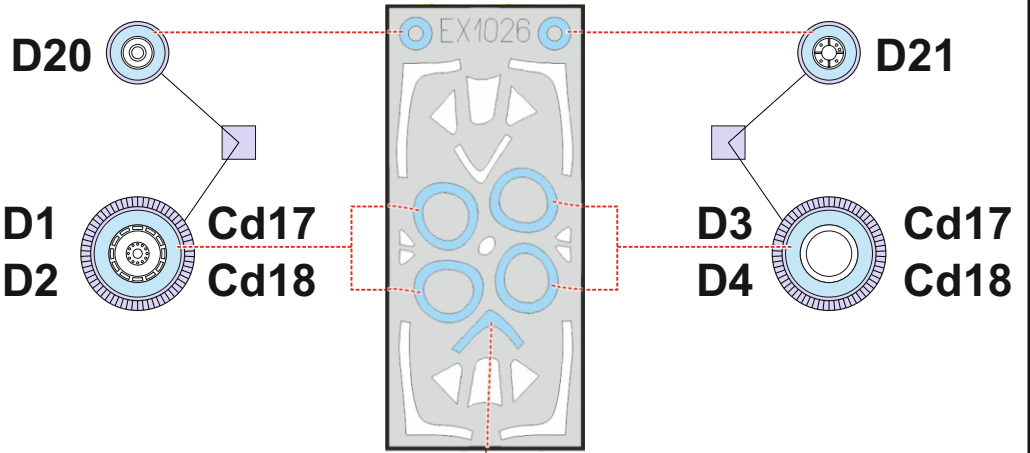

P-47D-30 TFace

for kit **MINIART**

scale **1/48**

Gb3 Gb4

LIQUID MASK

OUTSIDE

Gb5

INSIDE