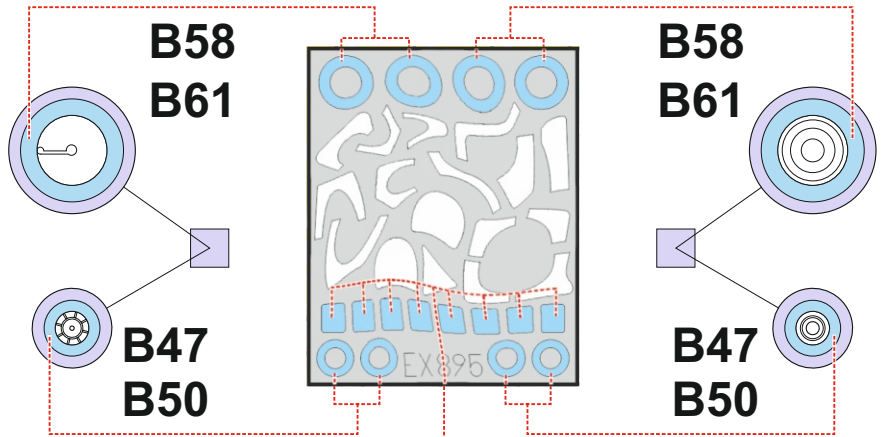

Mi-35M

EX 895

for kit **ZVEZDA**

scale **1/48**

LIQUID MASK

C9 C10

LIQUID MASK