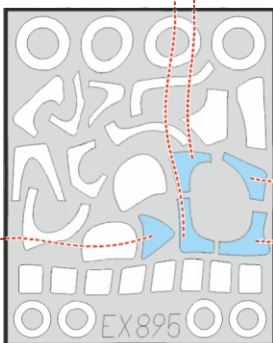

Mi-35M

EX 895

for kit **ZVEZDA**

scale **1/48**

LIQUID MASK

C9 C10

LIQUID MASK