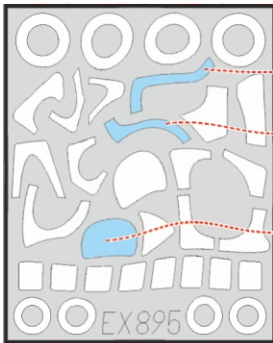

Mi-35M

EX 895

for kit **ZVEZDA**

scale **1/48**

LIQUID MASK

C9 C10

LIQUID MASK