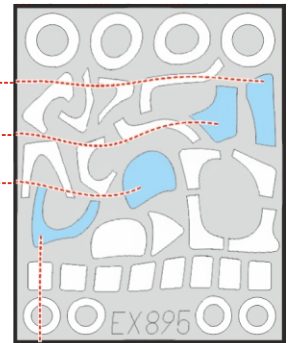

Mi-35M

EX 895

for kit **ZVEZDA**

scale **1/48**

LIQUID MASK

C9 C10

LIQUID MASK