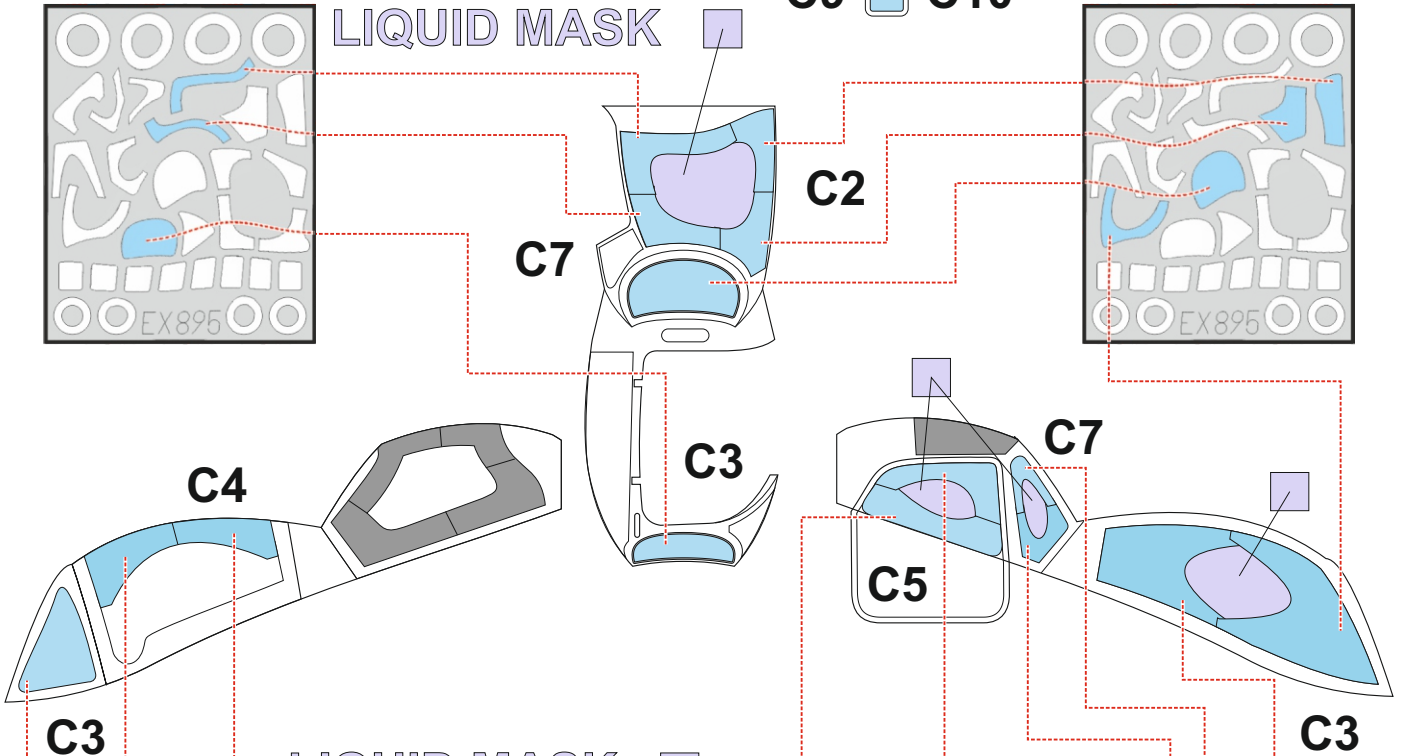

Mi-35M

EX 895

for kit **ZVEZDA**

scale **1/48**

LIQUID MASK

C9 C10

LIQUID MASK