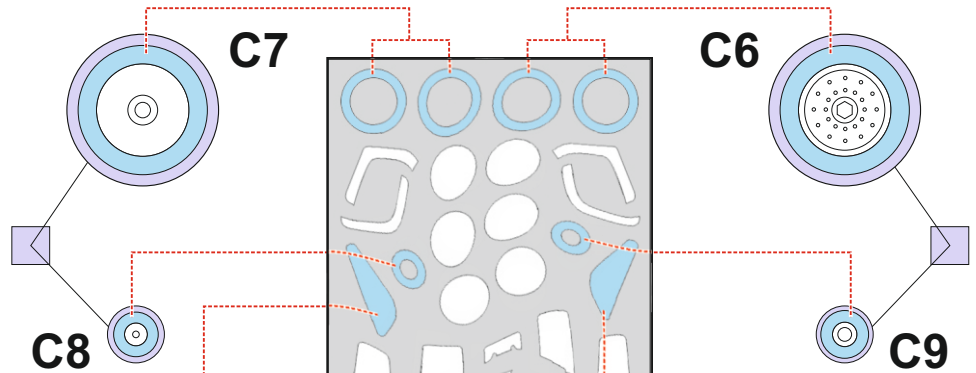

Mi-4

EX 910

for kit **TRUMPETER**

scale **1/48**

LIQUID MASK