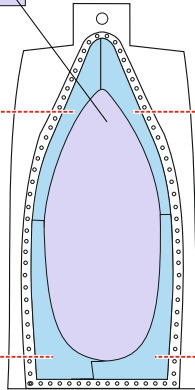

# A-10C TFace

EX 916

for kit **HOBBY BOSS**

scale **1/48**

LIQUID MASK

K2

OUTSIDE

K1

INSIDE