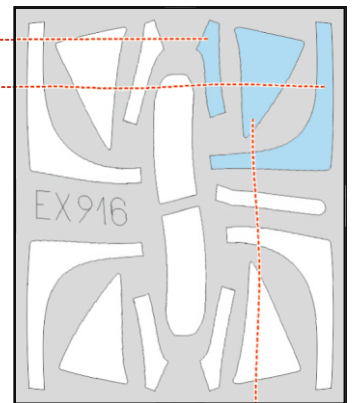

# A-10C TFace

EX 916

for kit **HOBBY BOSS**

scale **1/48**

LIQUID MASK

K2

OUTSIDE

K1

INSIDE