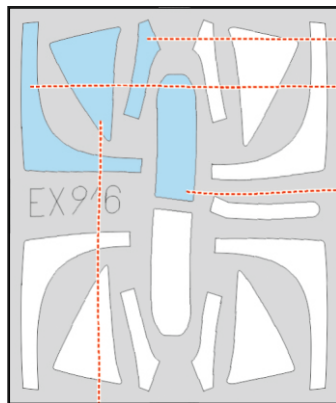

# A-10C TFace

EX 916

for kit **HOBBY BOSS**

scale **1/48**

LIQUID MASK

K2

OUTSIDE

K1

INSIDE