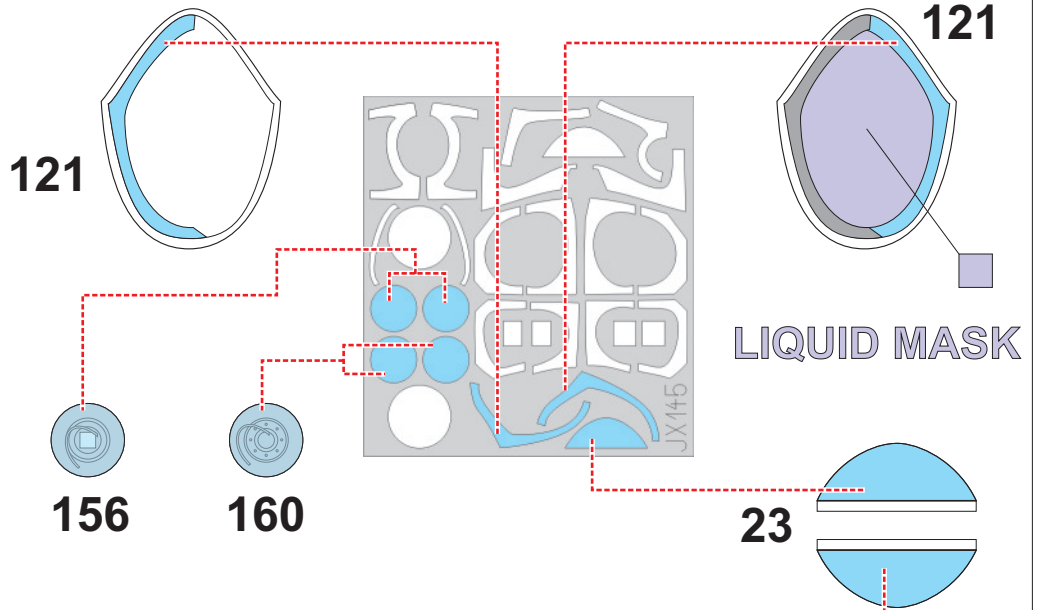

eduard
MASK

JX 145

He 219 1/32

The die-cut mask for accurate canopy frame painting of the
Revell scale 1/32 KIT

84

39