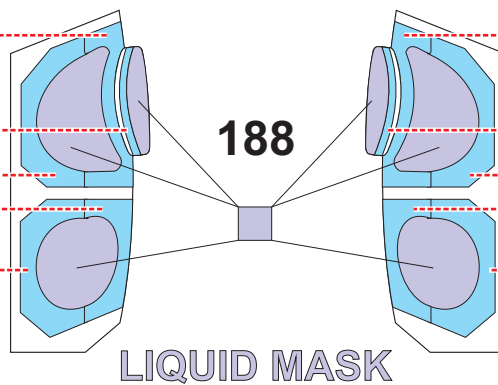

eduard
MASK

JX 145

He 219 1/32

The die-cut mask for accurate canopy frame painting of the
Revell scale 1/32 KIT

84

39