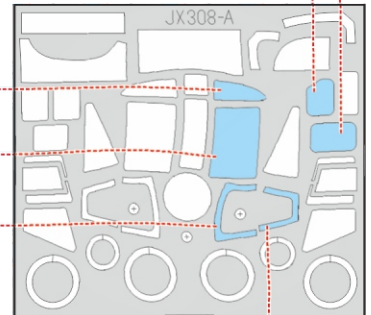

CH-54A TFace

scale

OUTSIDE

INSIDE

LIQUID MASK

OUTSIDE