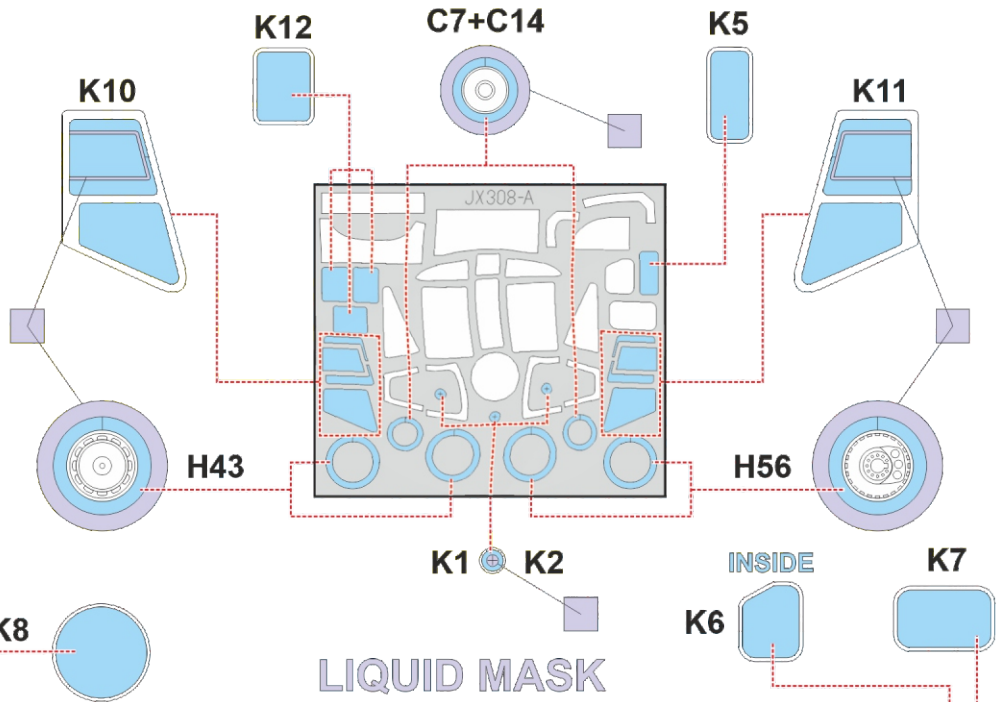

CH-54A TFace

scale

OUTSIDE

INSIDE

LIQUID MASK

OUTSIDE