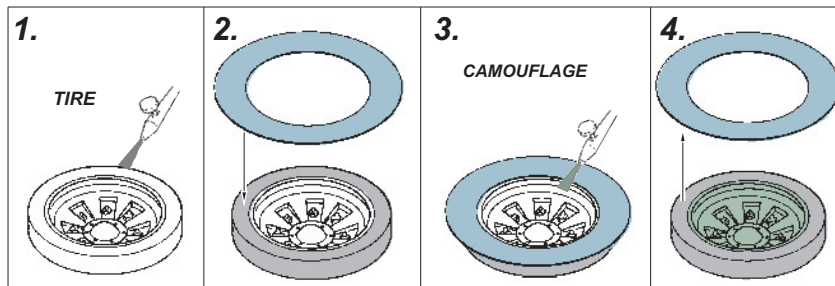

eduard
Express Mask

XT 191

Merkava IID wheel masks 1/35

A die-cut mask for accurate painting for Academy kit
Hobby Boss

1/35 KIT

A
KIT
PARTS:
A3

B
KIT
PARTS:
A1,A3